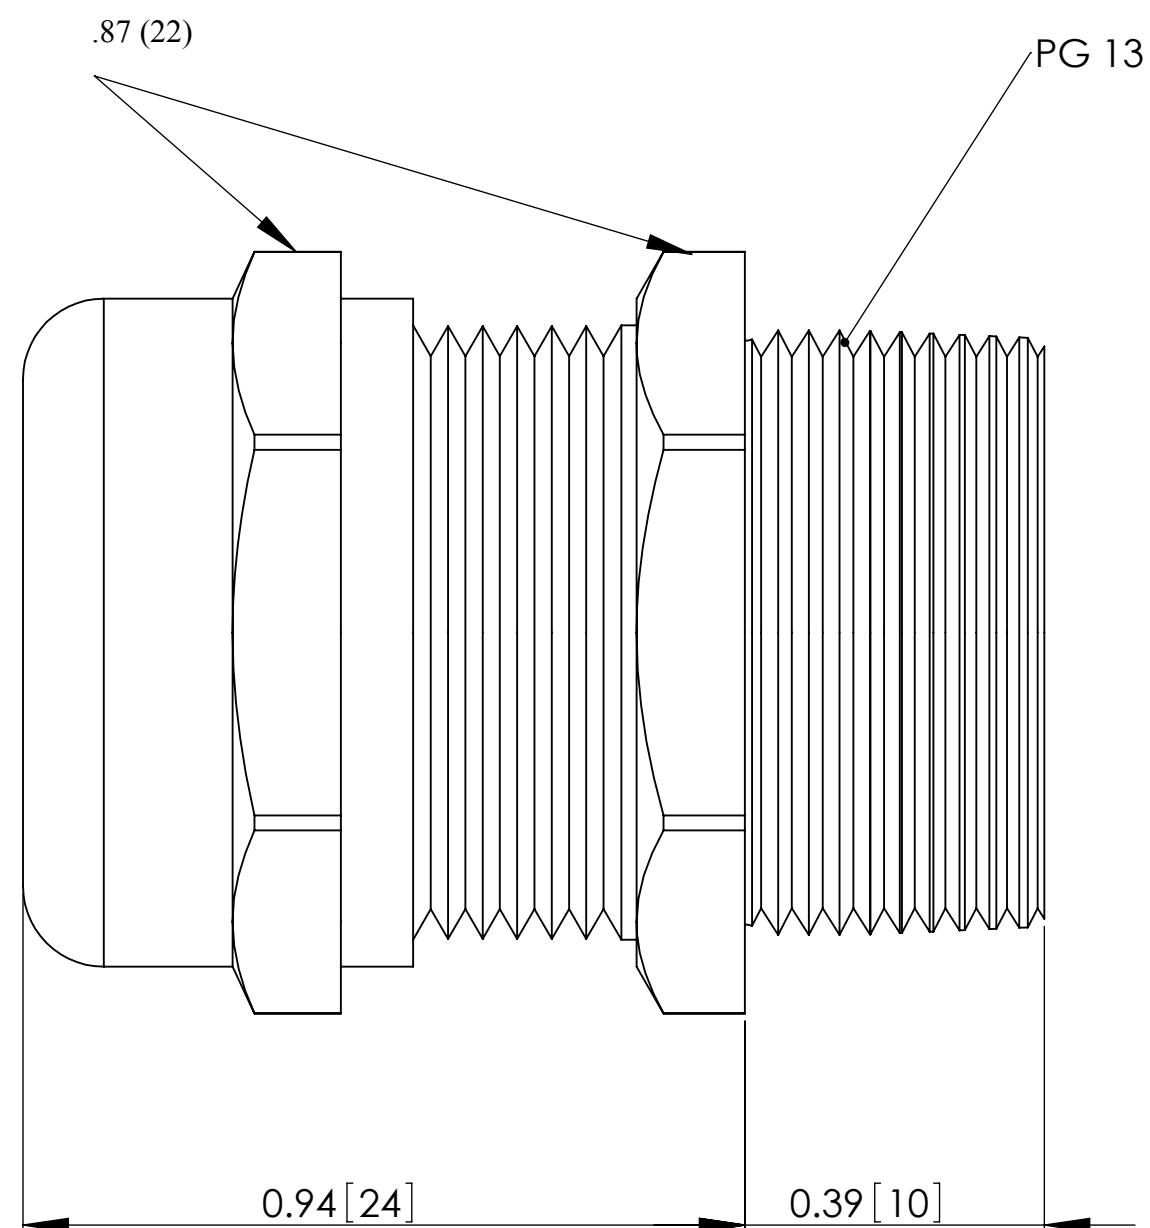

EMI-RFI Dome and Flex Fittings PG-NPT-Nickel
Plated Brass

CD13CA-BE

NOTES:

- 1) GENERAL DIMENSIONS DRAWINGS.
- 2) DIMENSIONS [] ARE IN MILLIMETER.
- 3) DIMENSIONS NOTED ARE FOR REFERENCE ONLY.

Third angle projection