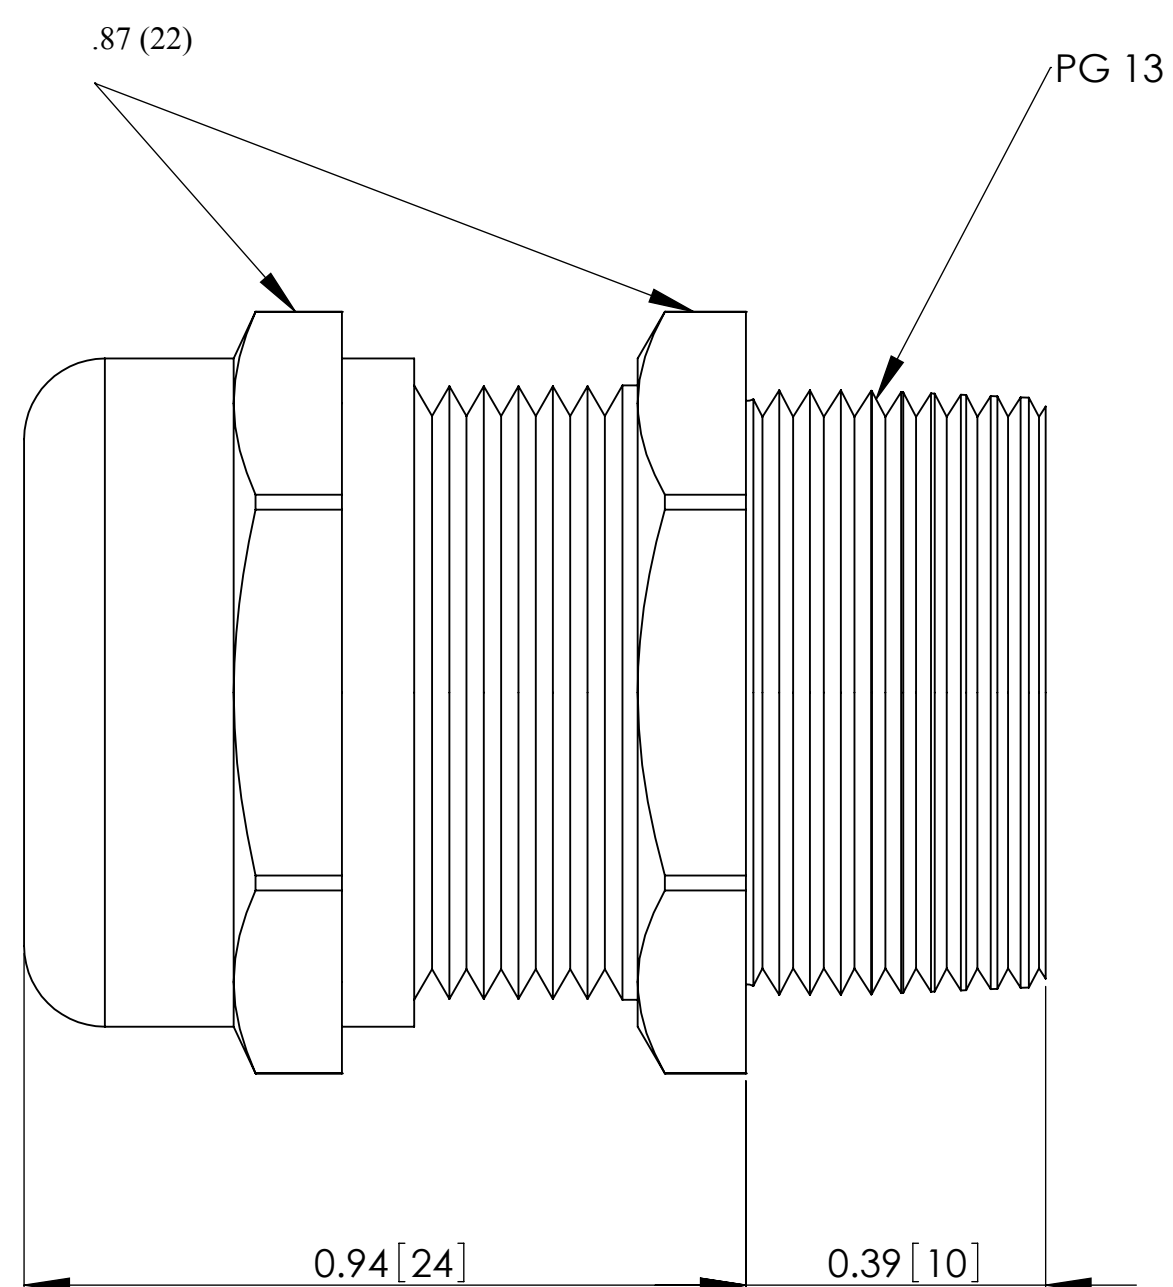

EMI-RFI Dome and Flex Fittings PG-NPT-Nickel
Plated Brass

CD11CR-BE

NOTES:

- 1) GENERAL DIMENSIONS DRAWINGS.
- 2) DIMENSIONS [] ARE IN MILLIMETER.
- 3) DIMENSIONS NOTED ARE FOR REFERENCE ONLY.

Third angle projection