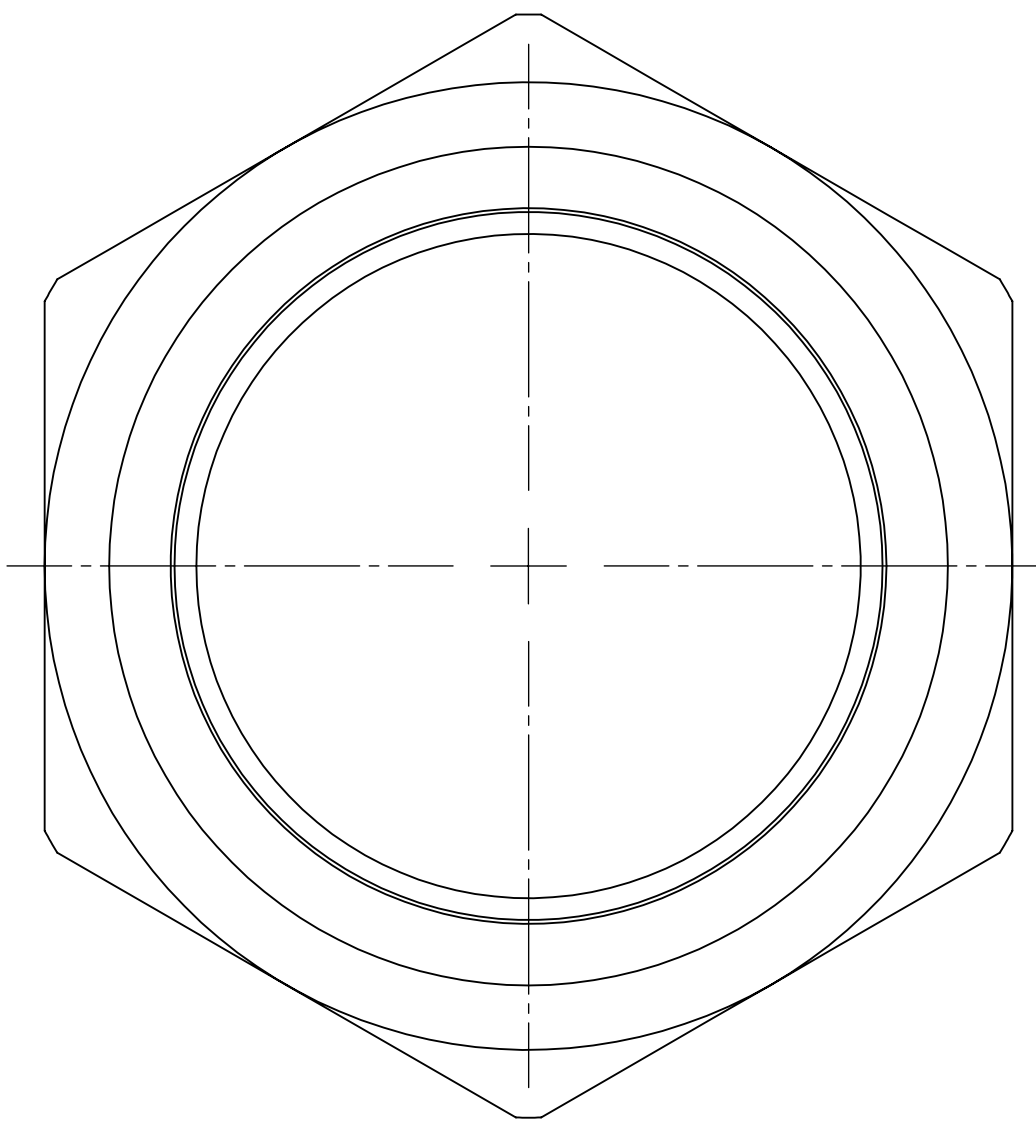

4
EMI-RFI Dome and Flex Fittings PG-NPT-Nickel
Plated Brass

3
CD48CA-BE

- NOTES:
- 1) GENERAL DIMENSIONS DRAWINGS.
 - 2) DIMENSIONS [] ARE IN MILLIMETER.
 - 3) DIMENSIONS NOTED ARE FOR REFERENCE ONLY.

Third angle projection