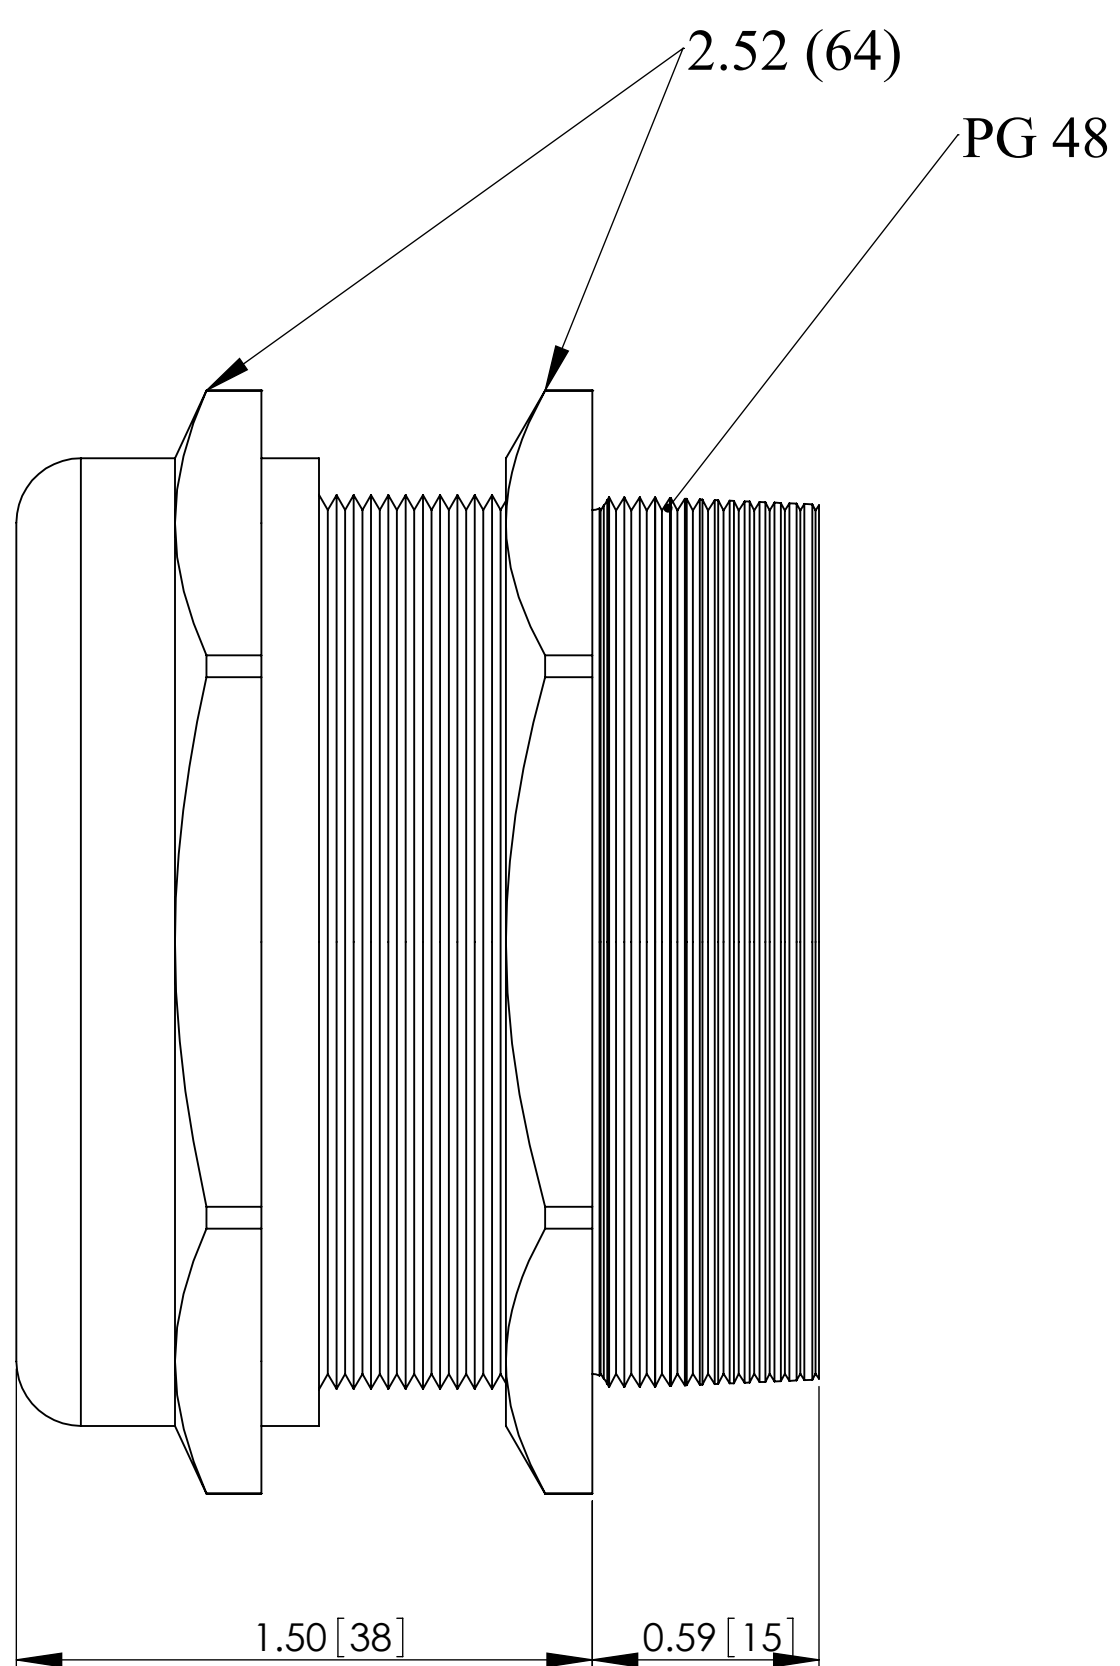

4
EMI-RFI Dome and Flex Fittings PG-NPT-Nickel
Plated Brass

3
CD48CA-BE

- NOTES:
- 1) GENERAL DIMENSIONS DRAWINGS.
 - 2) DIMENSIONS [] ARE IN MILLIMETER.
 - 3) DIMENSIONS NOTED ARE FOR REFERENCE ONLY.

Third angle projection