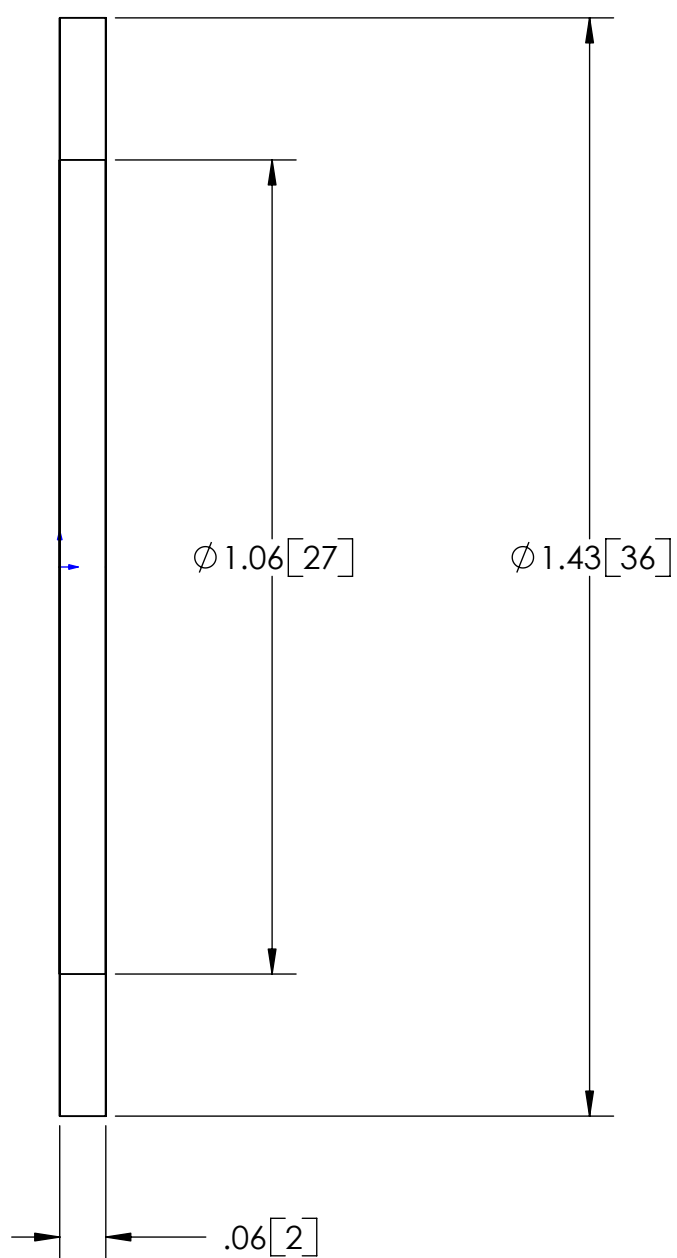

4

3

2

1

D

D

C

C

B

B

A

Third angle projection

14853 E HINDSDALE AVE, SUITE d
 CENTENNAIL, CO 80112-4240, USA
 TEL: +1-303-699-1135
 TOLL FREE: +1-800-456-9012
 E MAIL: info@sealconusa.com,
 WEBSITE: WWW.SEALCONUSA.COM

4

3

2