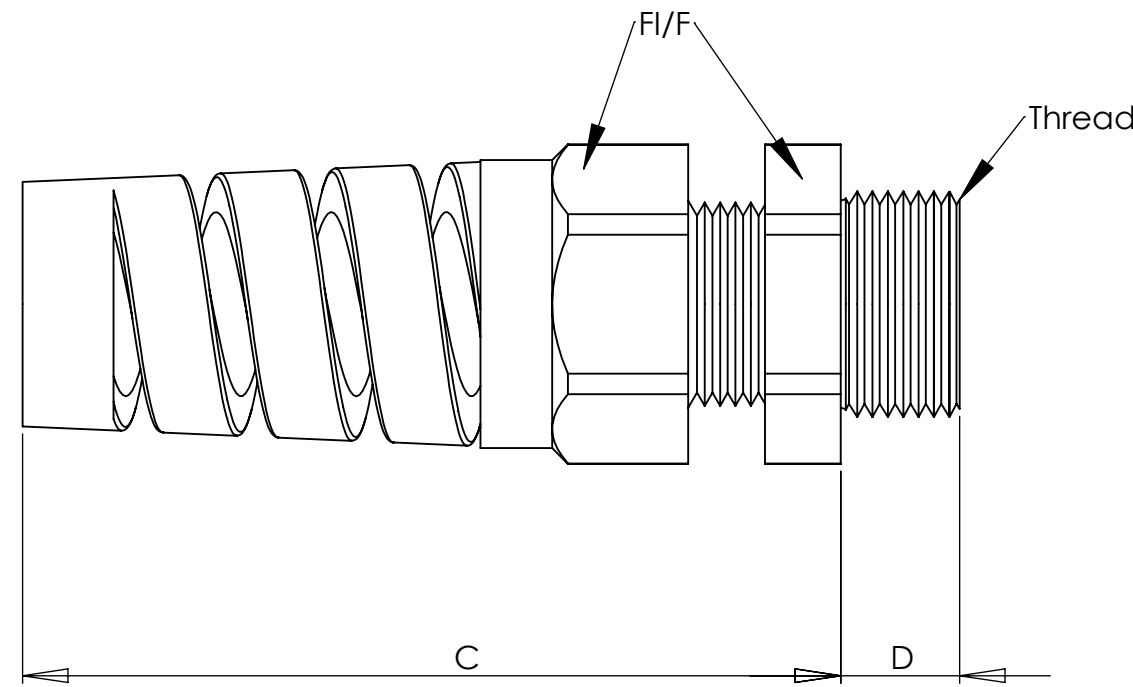

SPECIFICATIONS:

Pressure rating:

150 PSIG (10 BAR) NEMA 4x and 6
(Submersible) IP 68

Materials:

Body & Dome Nut: Nylon 6/6
Form Seal: Buna-N
Optional O-Ring: Buna-N

Operating Temperature:

-40°F to 212°F (-40°C to 100°C)
Short Term: 248°F (120°C)

PART NUMBERS				CABLE RANGE inches (mm)	THREAD TYPE AND SIZE For thread specs see page 29	DIMENSIONS INCHES (MM)				
Dome Fittings		Flex Fittings				A Clearance Hole $+0.007$ $+0.25$ 0	B Body Length Dome	C Body Length Flex	D Thread Length	F1/F Wrenching Flats
Black	Gray	Black	Gray							
CD09BA-BK CD09BR-BK	CD09BA-GY CD09BR-GY	CF09BA-BK CF09BR-BK	CF09BA-GY CF09BR-GY	.11 - .26 (3 - 6.5) .08 - .20 (2 - 5)	PG 9	.60(15.2)	.83 (21)	2.13 (54)	.31 (8)	.75 (19)
CD11BA-BK CD11BR-BK	CD11BA-GY CD11BR-GY	CF11BA-BK CF11BR-BK	CF11BA-GY CF11BR-GY	.16 - .31 (4 - 8) .08 - .24 (2 - 6)	PG 11	.73(18.5)	.87 (22)	2.48 (63)	.31 (8)	.87 (22)
CD13BA-BK CD13BR-BK	CD13BA-GY CD13BR-GY	CF13BA-BK CF13BR-BK	CF13BA-GY CD13BR-GY	.20 - .39 (5 - 10) .11 - .27 (3 - 7)	PG 13.5	.80(20.3)	.98 (25)	3.07 (78)	.35 (9)	.94 (24)
CD16BA-BK CD16BR-BK	CD16BA-GY CD16BR-GY	CF16BA-BK CF16BR-BK	CF16BA-GY CF16BR-GY	.24 - .47 (6 - 12) .20 - .35 (5 - 9)	PG 16	.88(22.3)	1.06 (27)	3.54 (90)	.39 (10)	1.06 (27)
CD21BA-BK CD21BR-BK	CD21BA-GY CD21BR-GY	CF21BA-BK CF21BR-BK	CF21BA-GY CF21BR-GY	.39 - .55 (10 - 14) .27 - .47 (7 - 12)	PG 21	1.12(28.4)	1.10 (28)	3.94 (100)	.43 (11)	1.30 (33)

NOTES:

- 1) GENERAL DIMENSIONS DRAWINGS.
- 2) DIMENSIONS [] ARE IN INCHES.
- 3) DIMENSIONS NOTED ARE FOR REFERENCE ONLY.

Third angle projection

14853 HINDSDALE AVE, SUITE D
CENTENNIAL, CO 80112-4240, USA
TEL: +1-303-699-1135
TOLL FREE: +1-800-456-9012
E MAIL: info@sealconusa.com,
WEBSITE: www.sealconusa.com