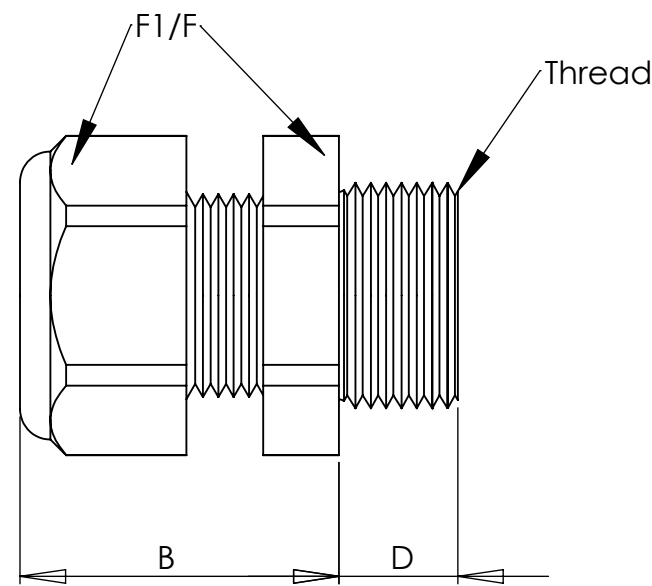

SPECIFICATIONS:

Pressure rating:

150 PSIG (10 BAR) NEMA 4x and 6
(Submersible) IP 68

Materials:

Body & Dome Nut: Nylon 6/6
Form Seal: Buna-N
Optional O-Ring: Buna-N

Operating Temperature:

-40°F to 212°F (-40°C to 100°C)
Short Term: 248°F (120°C)

PART NUMBERS				CABLE RANGE inches (mm)	THREAD TYPE AND SIZE For thread specs see page 29	DIMENSIONS INCHES (MM)				
Dome Fittings		Flex Fittings				A Clearance Hole $+0.007$ $+0.25$ 0	B Body Length Dome	C Body Length Flex	D Thread Length	F1/F Wrenching Flats
Black	Gray	Black	Gray							
CD09BA-BK CD09BR-BK	CD09BA-GY CD09BR-GY	CF09BA-BK CF09BR-BK	CF09BA-GY CF09BR-GY	.11 - .26 (3 - 6.5) .08 - .20 (2 - 5)	PG 9	.60(15.2)	.83 (21)	2.13 (54)	.31 (8)	.75 (19)
CD11BA-BK CD11BR-BK	CD11BA-GY CD11BR-GY	CF11BA-BK CF11BR-BK	CF11BA-GY CF11BR-GY	.16 - .31 (4 - 8) .08 - .24 (2 - 6)	PG 11	.73(18.5)	.87 (22)	2.48 (63)	.31 (8)	.87 (22)
CD13BA-BK CD13BR-BK	CD13BA-GY CD13BR-GY	CF13BA-BK CF13BR-BK	CF13BA-GY CD13BR-GY	.20 - .39 (5 - 10) .11 - .27 (3 - 7)	PG 13.5	.80(20.3)	.98 (25)	3.07 (78)	.35 (9)	.94 (24)
CD16BA-BK CD16BR-BK	CD16BA-GY CD16BR-GY	CF16BA-BK CF16BR-BK	CF16BA-GY CF16BR-GY	.24 - .47 (6 - 12) .20 - .35 (5 - 9)	PG 16	.88(22.3)	1.06 (27)	3.54 (90)	.39 (10)	1.06 (27)
CD21BA-BK CD21BR-BK	CD21BA-GY CD21BR-GY	CF21BA-BK CF21BR-BK	CF21BA-GY CF21BR-GY	.39 - .55 (10 - 14) .27 - .47 (7 - 12)	PG 21	1.12(28.4)	1.10 (28)	3.94 (100)	.43 (11)	1.30 (33)

NOTES:

- 1) GENERAL DIMENSIONS DRAWINGS.
- 2) DIMENSIONS [] ARE IN INCHES.
- 3) DIMENSIONS NOTED ARE FOR REFERENCE ONLY.

Third angle projection

14853 HINDSDALE AVE, SUITE D
CENTENNIAL, CO 80112-4240, USA
TEL: +1-303-699-1135
TOLL FREE: +1-800-456-9012
E MAIL: info@sealconusa.com,
WEBSITE: www.sealconusa.com