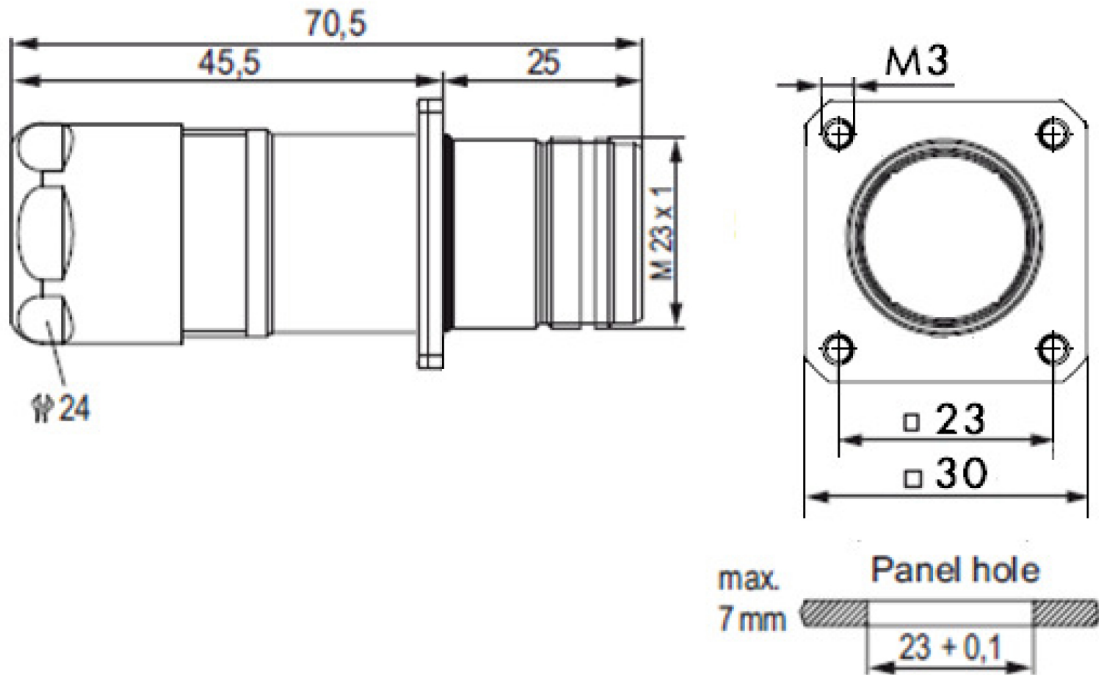

Datasheet

Panel connector with strain relief, M23 RJ45 Ex-i, 8pole
for cable Ø 4-7mm, rear mounting, flange, 4 x M3
Item-No. 7R47408700

BVS 11 ATEX E 177

-20 °C ≤ Ta ≤ +80 °C

I M1 Ex ia I Ma

II 1 G Ex ia IIC T4 Ga

7R47408700

Technical Data

Housing	Brass Alloy
Housing Surface	Nickel plated (3-5µm)
Inserts	PBT, PA 6 (V0-material)
Sealings	NBR
Temperature Range	-20° C to + 80° C
Protection	IP 68 5bar per DIN 40050 (connected)
Cable-Ø	4-7 mm
Category	Cat. 6
Connection 1	RJ 45
Connection 2	RJ 45
Mating cycles	> 750