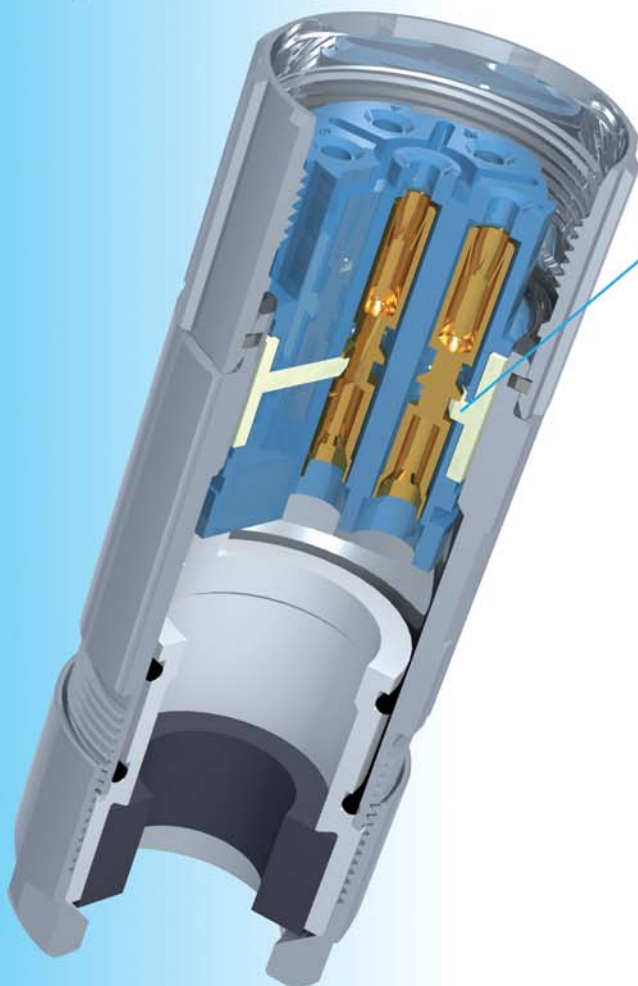

Euro-Lock-System[®]

Euro-Lock-System[®] – the patented locking system

- + The integrated locking clip secures the contacts in the insert
- + Easy assembly and disassembly of the contacts
- + No special tools required

Secure contact lock

Quick assembly

Simple contact unlocking and disassembly

Complete assembly and disassembly without special tools