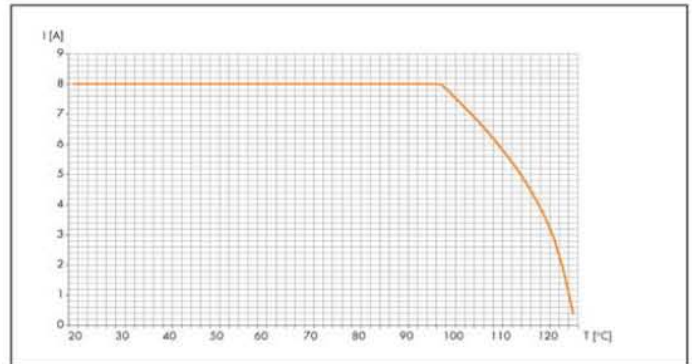

Derating

Derating M 16

Straight connectors male + female, 10 pole,
 wires 10 x AWG 18

Derating M 16 TWINTUS

TWINTUS and straight connector female M 16
 4+3+PE, wires AWG 14 (Power)
 10pole, wires AWG 26

Derating M 23 Signal

Straight Connectors male + female,
 wires 12 x AWG 17

Derating M23 Power

Straight connectors male + female M23, 5 + PE,
wires 5 x AWG 12

Derating M40 (Size 1,5)

Straight connectors male + female,
wires 3 x AWG 6