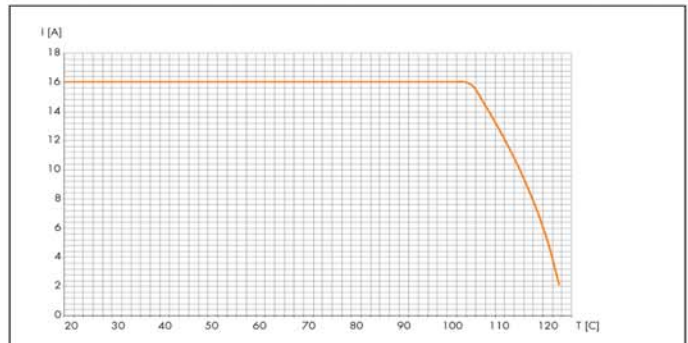

Derating

Derating M 16

Straight connectors male + female, 10 pole,
wires 10 x AWG 18

Derating M 16 TWINTUS

TWINTUS and straight connector female M 16
4+3+PE, wires AWG 14 (Power)
10pole, wires AWG 26

Derating M 23 Signal

Straight Connectors male + female,
wires 12 x AWG 17

Derating

Derating M 23 Power

Straight connectors male + female M 23, 5 + PE,
wires 5 x AWG 12

Derating M 40 (Size 1,5)

Straight connectors male + female,
wires 3 x AWG 6