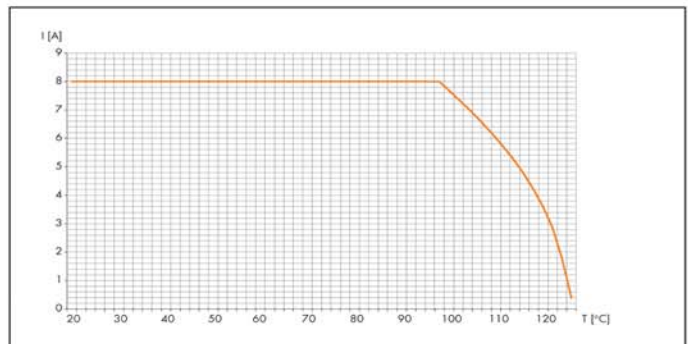

Derating

Derating M 16

Straight connectors male + female, 10 pole,
wires 10 x AWG 18

Derating M 16 TWINTUS

TWINTUS and straight connector female M 16
4+3+PE, wires AWG 14 (Power)
10pole, wires AWG 26

Derating M 23 Signal

Straight Connectors male + female,
wires 12 x AWG 17

Derating

Derating M 23 Power

Straight connectors male + female M 23, 5 + PE,
wires 5 x AWG 12

Derating M 40 (Size 1,5)

Straight connectors male + female,
wires 3 x AWG 6