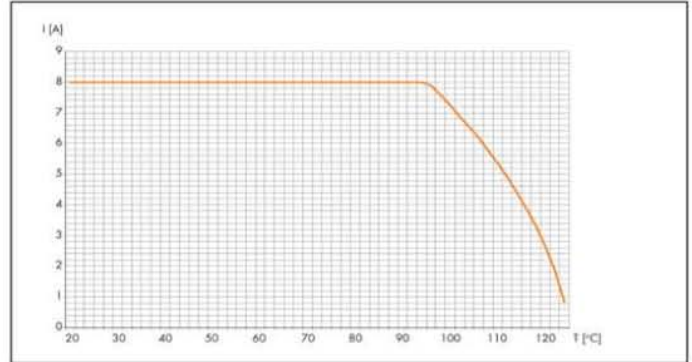

Derating

Derating M 16

Straight connectors male + female, 10 pole,
 wires 10 x AWG 18

Derating M 16 TWINTUS

TWINTUS and straight connector female M 16
 4+3+PE, wires AWG 14 (Power)
 10pole, wires AWG 26

Derating M 23 Signal

Straight Connectors male + female,
 wires 12 x AWG 17

Derating M23 Power

Straight connectors male + female M23, 5 + PE,
wires 5 x AWG 12

Derating M40 (Size 1,5)

Straight connectors male + female,
wires 3 x AWG 6