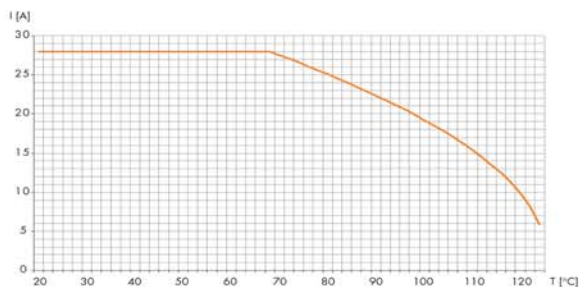

Derating

Derating M 16

Straight connectors male + female, 10 pole,
wires 10 x AWG 18

Derating M 16 TWINTUS

TWINTUS and straight connector female M 16
4+3+PE, wires AWG 14 (Power)
10pole, wires AWG 26

Derating M 23 Signal

Straight Connectors male + female,
wires 12 x AWG 17

Derating

Derating M 23 Power

Straight connectors male + female M 23, 5 + PE,
wires 5 x AWG 12

Derating M 40 (Size 1,5)

Straight connectors male + female,
wires 3 x AWG 6