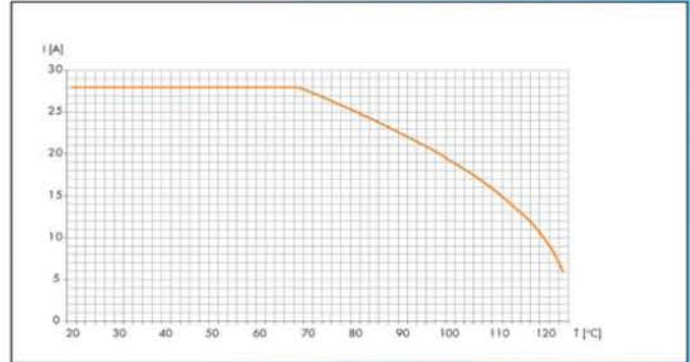

Derating

Derating M 16

Straight connectors male + female, 10 pole,
 wires 10 x AWG 18

Derating M 16 TWINTUS

TWINTUS and straight connector female M 16
 4+3+PE, wires AWG 14 (Power)
 10pole, wires AWG 26

Derating M 23 Signal

Straight Connectors male + female,
 wires 12 x AWG 17

Derating M23 Power

Straight connectors male + female M23, 5 + PE,
wires 5 x AWG 12

Derating M40 (Size 1,5)

Straight connectors male + female,
wires 3 x AWG 6