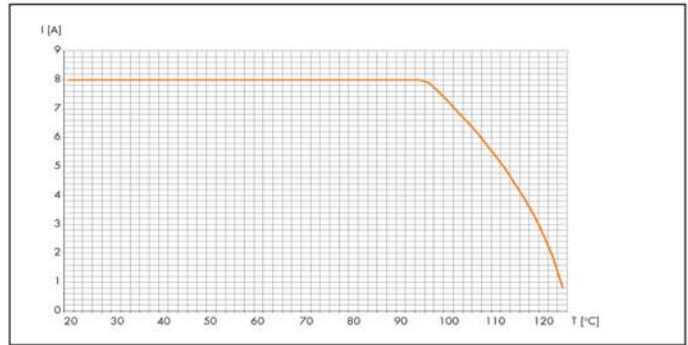

Derating

Derating M 16

Straight connectors male + female, 10 pole,
wires 10 x AWG 18

Derating M 16 TWINTUS

TWINTUS and straight connector female M 16
4+3+PE, wires AWG 14 (Power)
10pole, wires AWG 26

Derating M 23 Signal

Straight Connectors male + female,
wires 12 x AWG 17

Derating

Derating M 23 Power

Straight connectors male + female M 23, 5 + PE,
wires 5 x AWG 12

Derating M 40 (Size 1,5)

Straight connectors male + female,
wires 3 x AWG 6