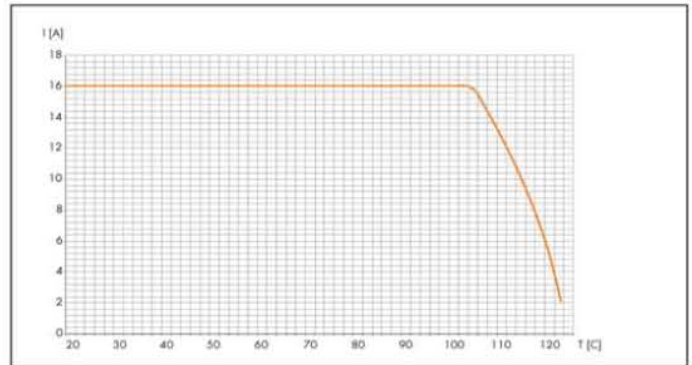

Derating

Derating M 16

Straight connectors male + female, 10 pole,
 wires 10 x AWG 18

Derating M 16 TWINTUS

TWINTUS and straight connector female M 16
 4+3+PE, wires AWG 14 (Power)
 10pole, wires AWG 26

Derating M 23 Signal

Straight Connectors male + female,
 wires 12 x AWG 17

Derating M23 Power

Straight connectors male + female M23, 5 + PE,
wires 5 x AWG 12

Derating M40 (Size 1,5)

Straight connectors male + female,
wires 3 x AWG 6