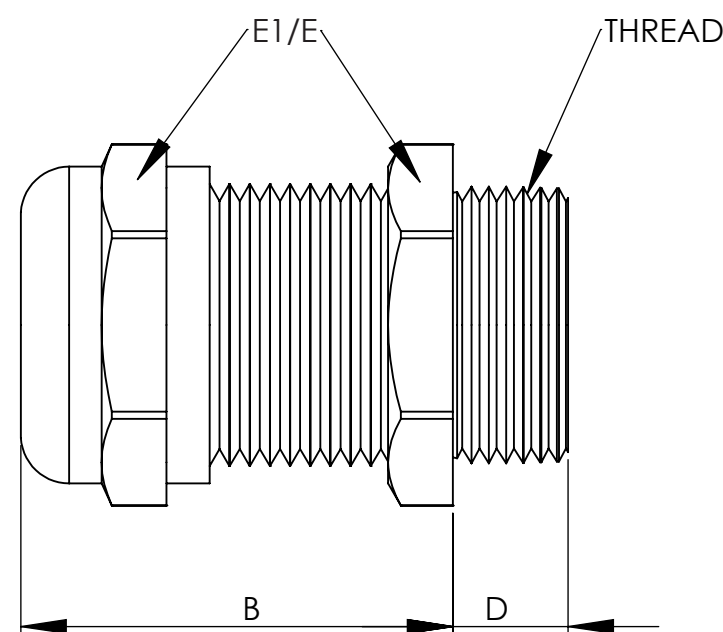

Dome Fittings