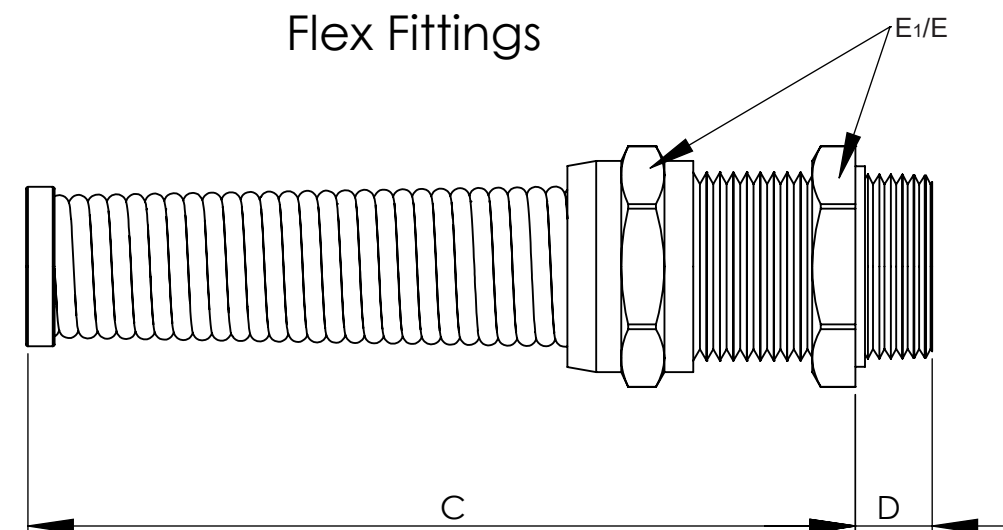

Flex Fittings

NOTES:

1) GENERAL DIMENSIONS DRAWINGS.
2) DIMENSIONS [ ] ARE IN INCHES.
3) DIMENSIONS NOTED ARE FOR REFERENCE ONLY.

Third angle projection

7374 S. EAGLE STREET
CENTENNIAL, CO 80112-4221 USA
TEL: +1-303-699-1135
TOLL FREE: +1-800-456-9012
E MAIL: info@sealconusa.com,
WEBSITE: www.sealconusa.com