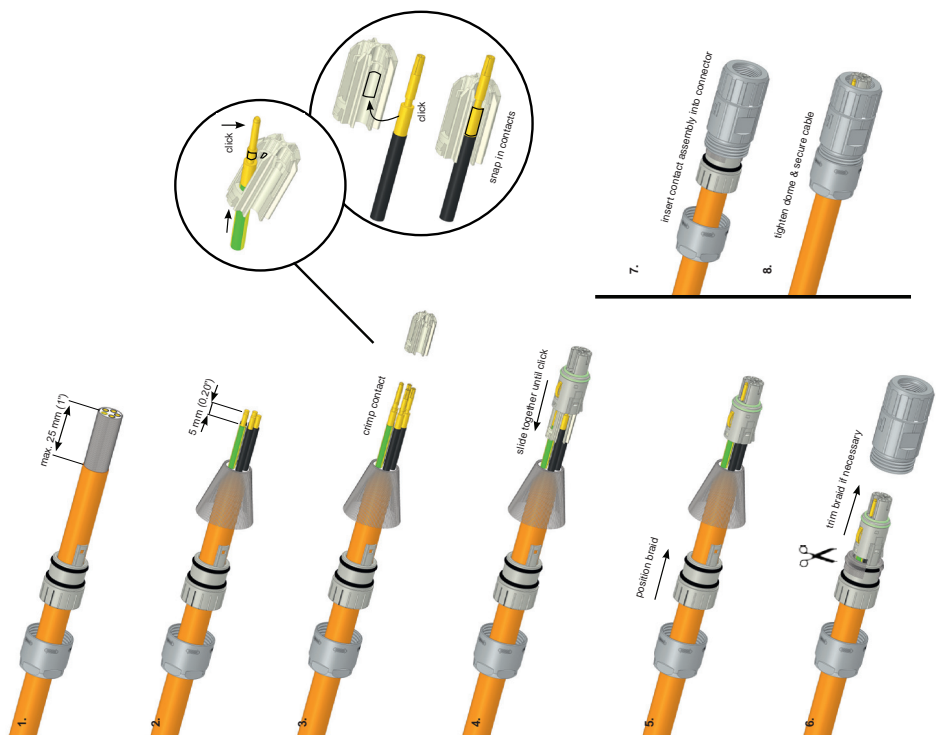

For More Information
Visit Our Website
www.SealconUSA.com

Strain Relief, Cord Grips, Cable Glands
NEMA 4x and 6 (IP68 and IP69K), 150PSIG,
V0 Flammability according to UL 94

Circular Connectors
Ranges of Overmolded Cords, Distributors
and Connectors to Wire or Prewired

Poleon, Meleon, Superflex
Quality, Durability and
Protection Made Easy!

IDEAL FOR HIGH -
PRESSURE CLEANING

IDEAL FOR
FOAM CLEANING

Stainless Steel Hygienic Glands
Designed Specifically for
Cleanliness and Safety

Straight Connector Female / Male Thread, K- / L-Coding (Crimp)

M12 Assembly Video Available Online!

Panel Connector, K- / L-Coding (Crimp)