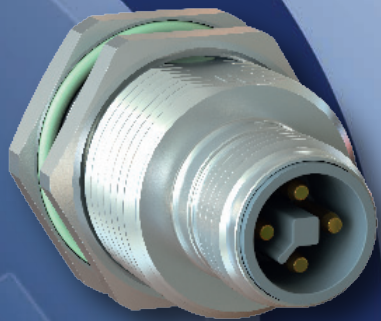

SEALCON

Leading Provider of Cable Management Solutions

Rear Single Hole Mount

PN # RSM11KL1416

PG 11,
K+L Options,
14-16 AWG

www.SealconUSA.com
info@SealconUSA.com

(800) 456-9012
(303) 699-1135

7374 S. Eagle St
Centennial, CO 80112

For More Information
Visit Our Website
www.SealconUSA.com

Strain Relief, Cord Grips, Cable Glands
NEMA 4x and 6 (IP68 and IP69K), 150PSIG,
V0 Flammability according to UL 94

Circular Connectors
Ranges of Overmolded Cords, Distributors
and Connectors to Wire or Prewired

Poleon, Meleon, Superflex
Quality, Durability and
Protection Made Easy!

IDEAL FOR HIGH -
PRESSURE CLEANING

IDEAL FOR
FOAM CLEANING

Stainless Steel Hygienic Glands
Designed Specifically for
Cleanliness and Safety

Straight Connector Female / Male Thread, K- / L-Coding (Crimp)

M12 Assembly Video Available Online!

Panel Connector, K- / L-Coding (Crimp)