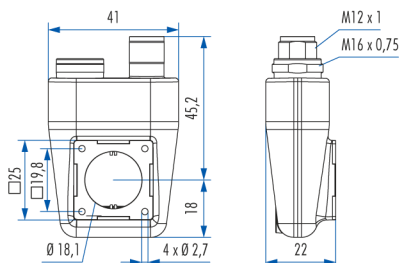

Flange 25 x 25 mm

Uncoated	7.848.100.000
Surface nickel plated	7.848.100.001
Surface black conductive	7.848.100.008

TWINTUS M 16 / M 12

Type

Part Number

Flange 20 x 20 mm

Uncoated	7.848.200.000
Surface nickel plated	7.848.200.001
Surface black conductive	7.848.200.008

TWINTUS M 16 / M 12

Type

Part Number

Flange 25 x 25 mm

Uncoated	7.848.300.000
Surface nickel plated	7.848.300.001
Surface black conductive	7.848.300.008

Housing without inserts and contacts