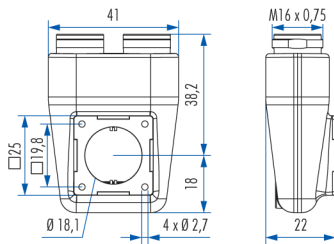

TWINTUS

Type

Part Number

Flange 20 x 20 mm

Uncoated	7.848.000.000
Surface nickel plated	7.848.000.001
Surface black conductive	7.848.000.008

TWINTUS

Type

Part Number

Flange 25 x 25 mm

Uncoated	7.848.100.000
Surface nickel plated	7.848.100.001
Surface black conductive	7.848.100.008

TWINTUS M 16 / M 12

Type

Part Number

Flange 20 x 20 mm

Uncoated	7.848.200.000
Surface nickel plated	7.848.200.001
Surface black conductive	7.848.200.008

TWINTUS M 16 / M 12

Type

Part Number

Flange 25 x 25 mm

Uncoated	7.848.300.000
Surface nickel plated	7.848.300.001
Surface black conductive	7.848.300.008

Housing without inserts and contacts