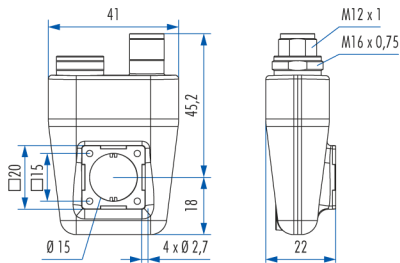

TWINTUS

Type

Part Number

Flange 20 x 20 mm

Uncoated	7.848.000.000
Surface nickel plated	7.848.000.001
Surface black conductive	7.848.000.008

TWINTUS

Type

Part Number

Flange 25 x 25 mm

Uncoated	7.848.100.000
Surface nickel plated	7.848.100.001
Surface black conductive	7.848.100.008

TWINTUS M 16 / M 12

Type

Part Number

Flange 20 x 20 mm

Uncoated	7.848.200.000
Surface nickel plated	7.848.200.001
Surface black conductive	7.848.200.008

TWINTUS M 16 / M 12

Type

Part Number

Flange 25 x 25 mm

Uncoated	7.848.300.000
Surface nickel plated	7.848.300.001
Surface black conductive	7.848.300.008

Housing without inserts and contacts