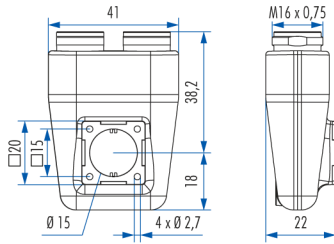

TWINTUS

Type

Part Number

Flange 20 x 20 mm

Uncoated	7.848.000.000
Surface nickel plated	7.848.000.001
Surface black conductive	7.848.000.008

TWINTUS

Type

Part Number

Flange 25 x 25 mm

Uncoated	7.848.100.000
Surface nickel plated	7.848.100.001
Surface black conductive	7.848.100.008

TWINTUS M 16 / M 12

Type

Part Number

Flange 20 x 20 mm

Uncoated	7.848.200.000
Surface nickel plated	7.848.200.001
Surface black conductive	7.848.200.008

TWINTUS M 16 / M 12

Type

Part Number

Flange 25 x 25 mm

Uncoated	7.848.300.000
Surface nickel plated	7.848.300.001
Surface black conductive	7.848.300.008

Housing without inserts and contacts