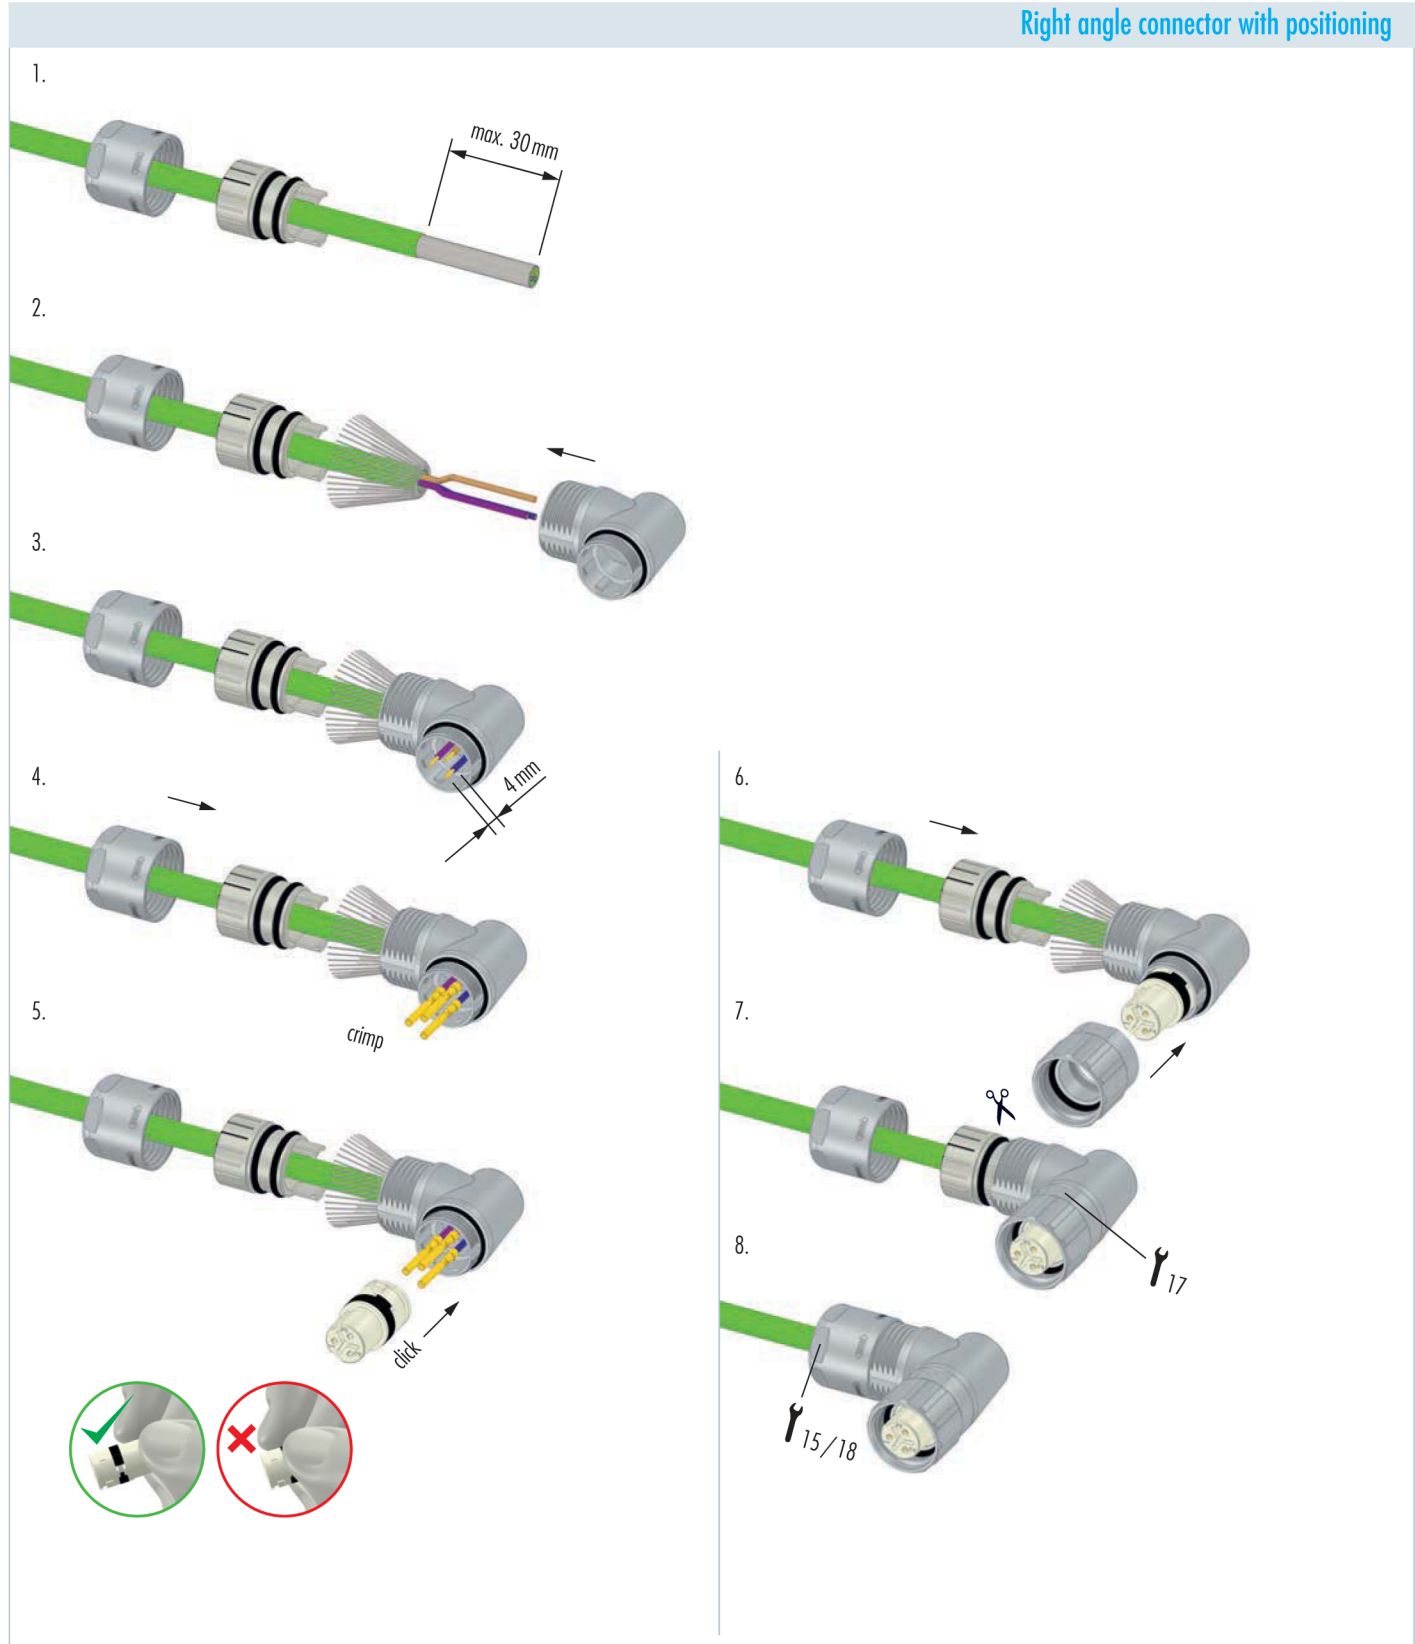

Right angle connector with positioning

M 16

M 23 PoE

M 23 RJ 45

M 23 Signal

M 27 Signal

M 23 Power

M 40 Power

INOX

Moulded Cordsets

Customized