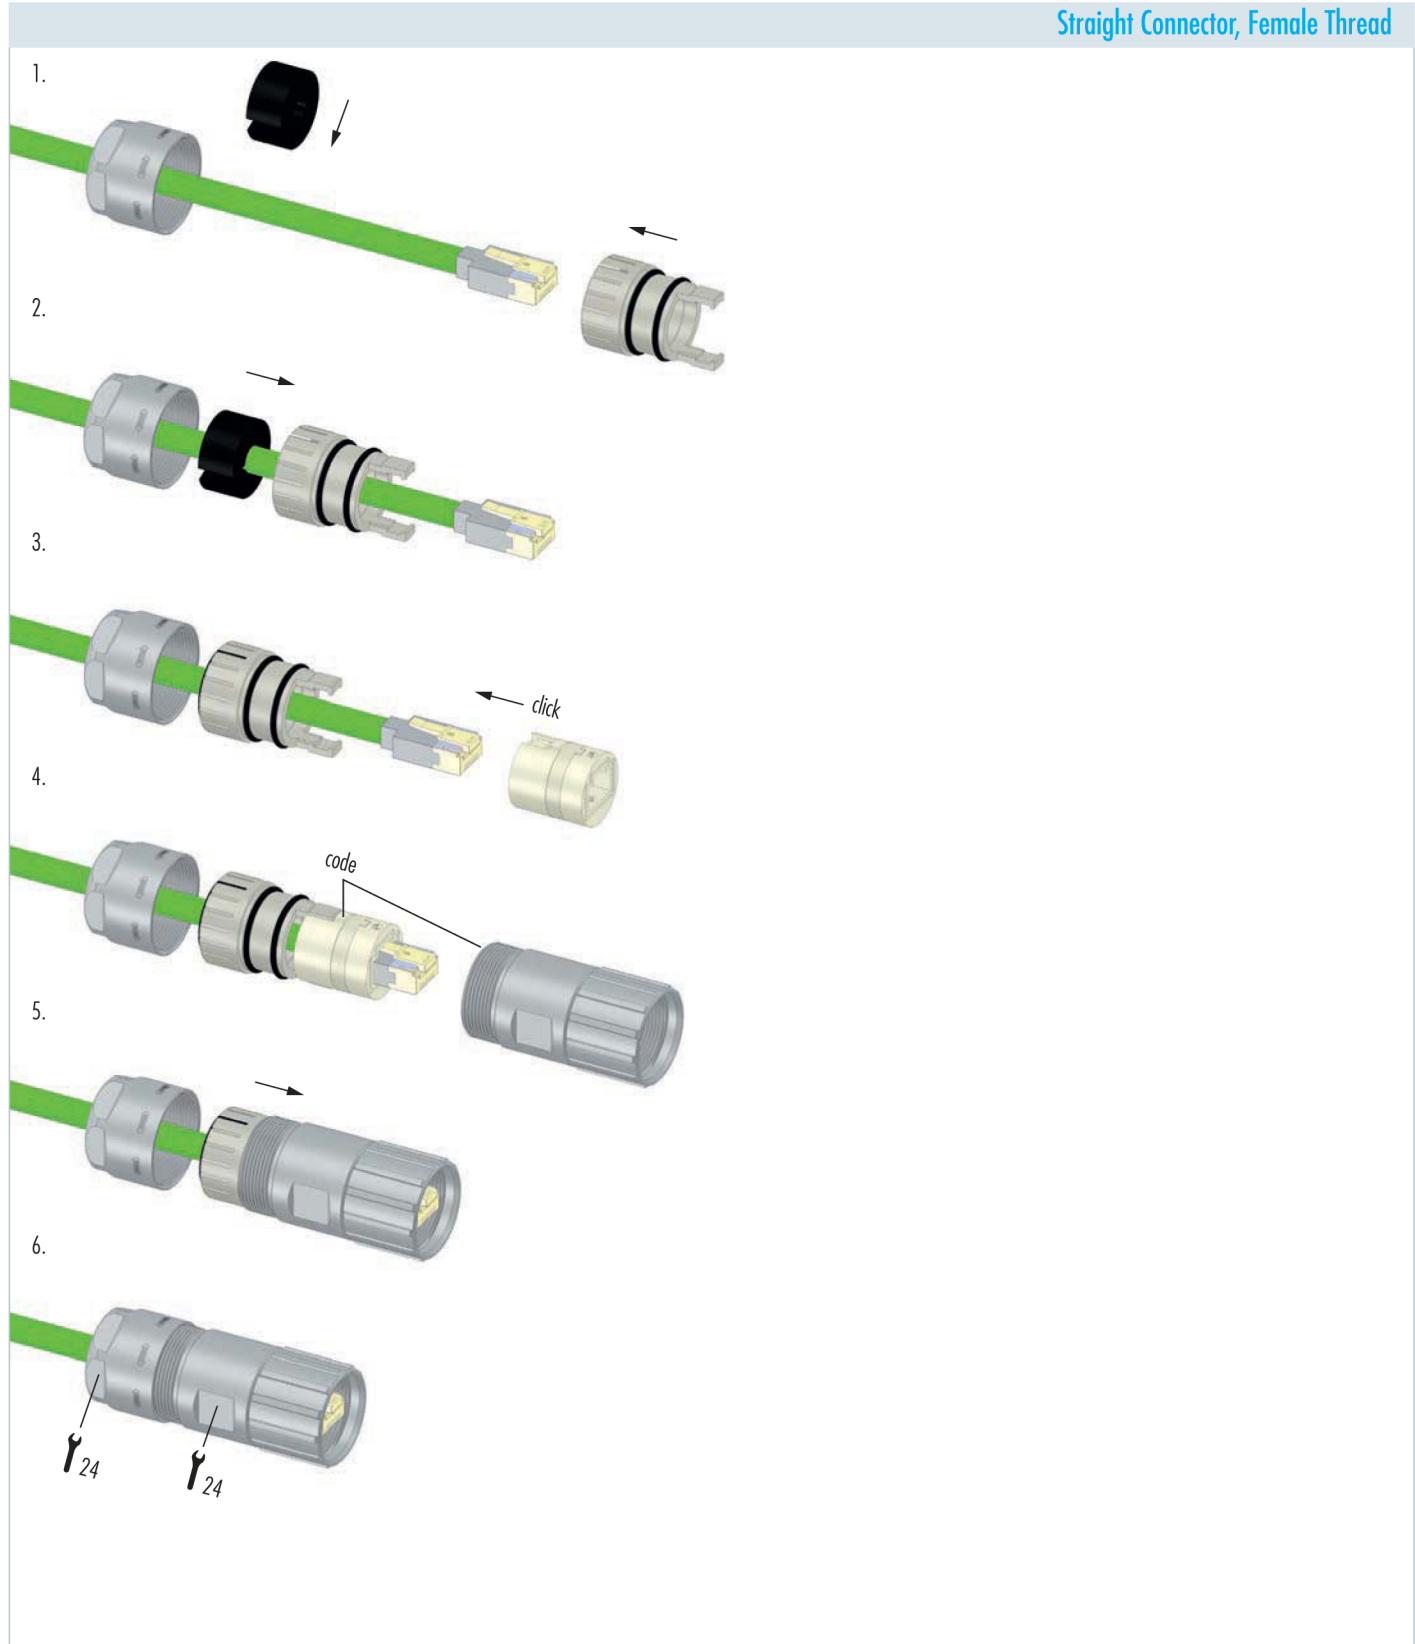

Straight Connector, Female Thread

M 16

M 23 PoE

M 23 RJ 45

M 23 Signal

M 27 Signal

M 23 Power

M 40 Power

INOX

Moulded Cordsets

Customized