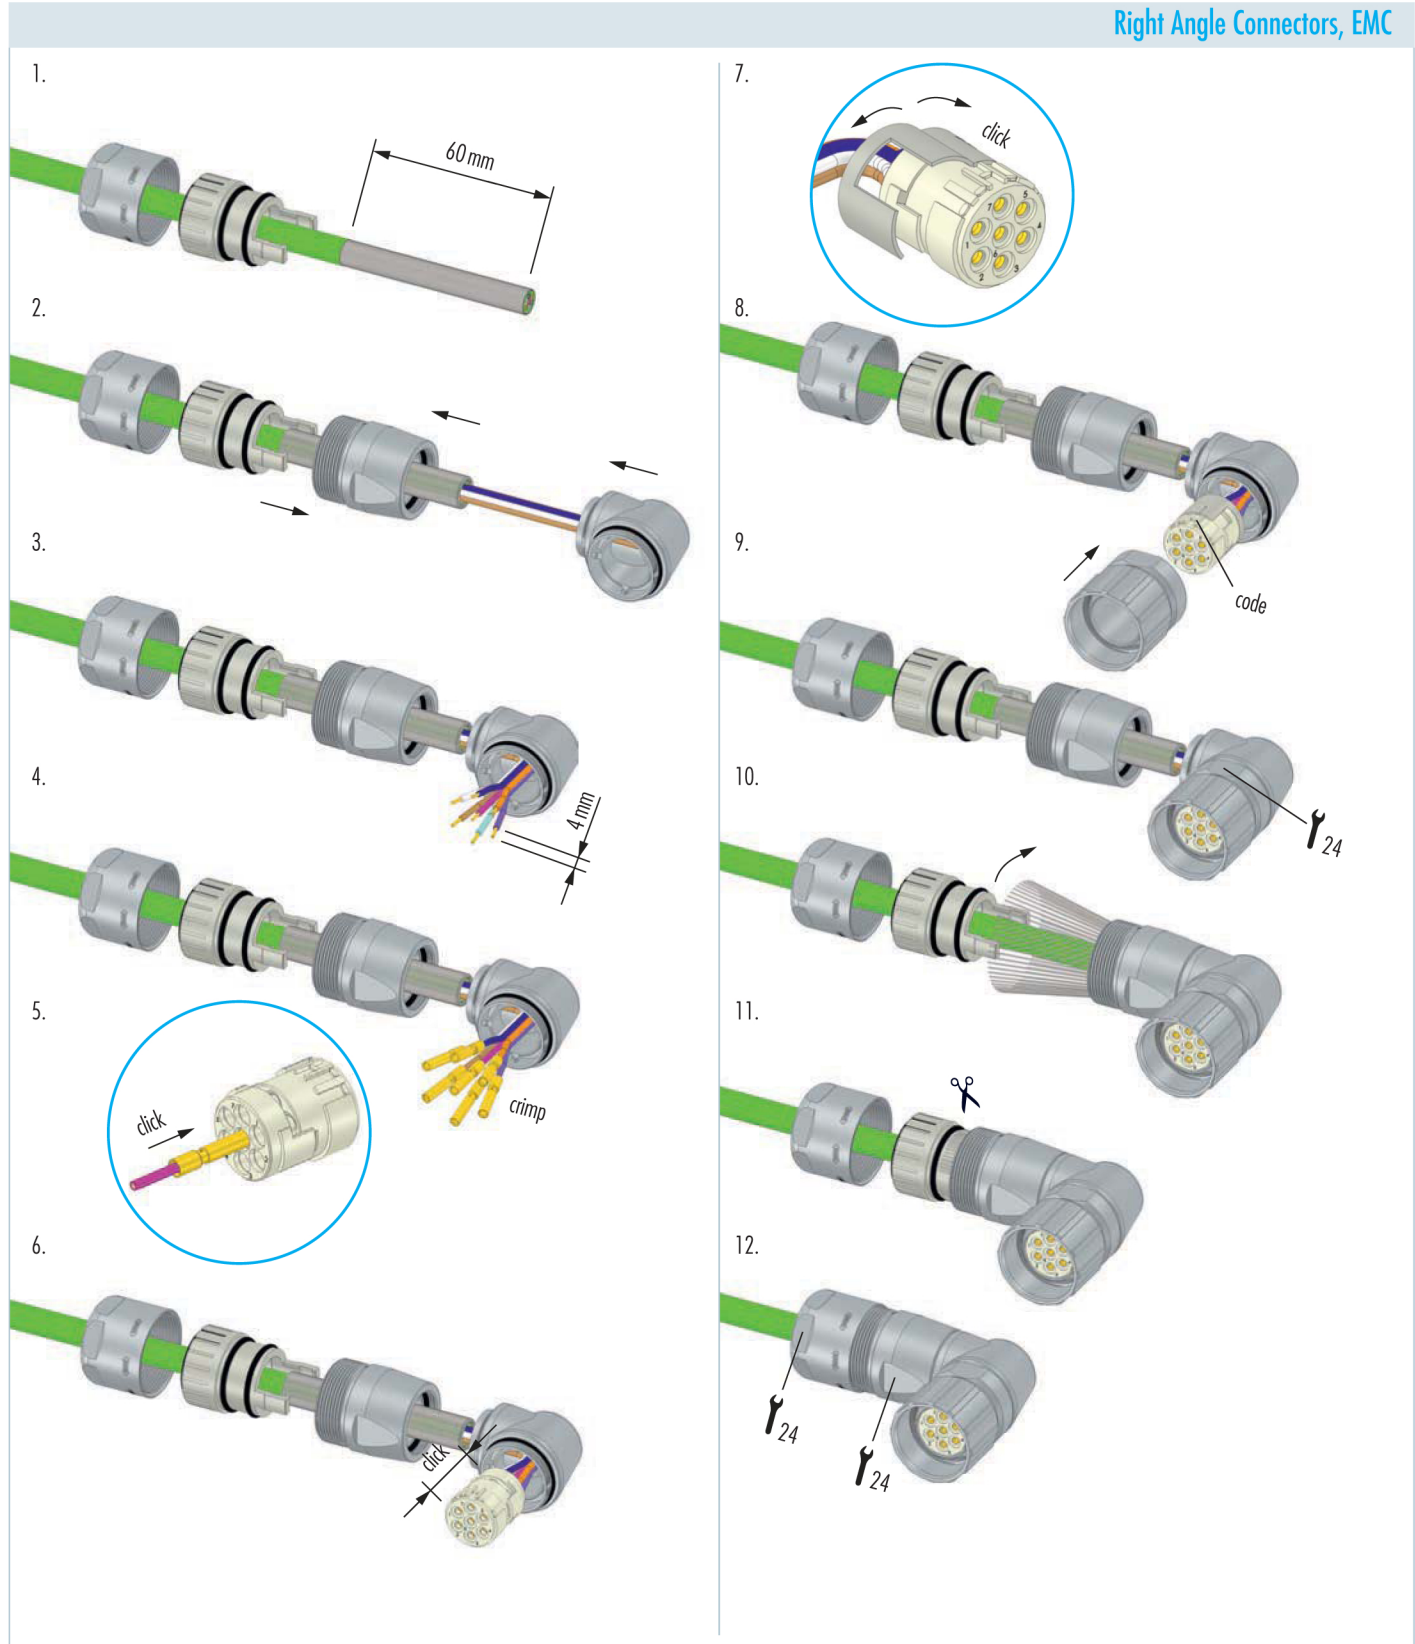

Right Angle Connectors, EMC

M 16

M 23 PoE

M 23 RJ 45

M 23 Signal

M 27 Signal

M 23 Power

M 40 Power

INOX

Moulded Cordsets

Customized