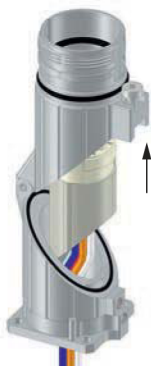

Right Angle Panel Connector

1.

5.

6.

2.

7.

4.

8.

M 16

M 23 PoE

M 23 RJ 45

M 23 Signal

M 27 Signal

M 23 Power

M 40 Power

INOX