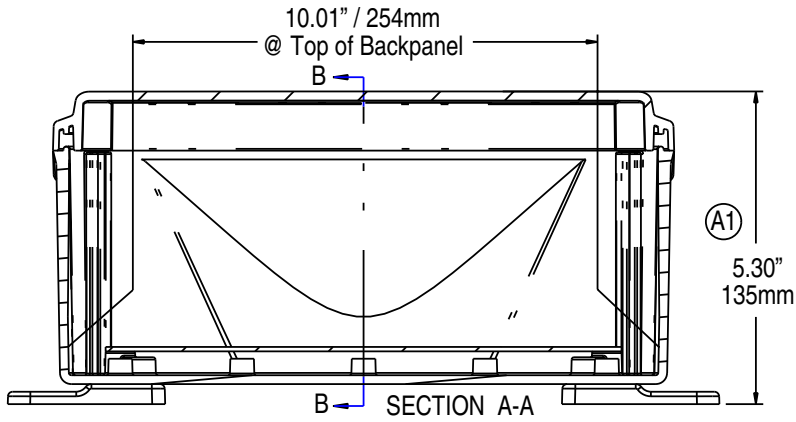

Top-Notch Customer Service

www.SealconUSA.com

303-699-1135

800-456-9012

Customized Solutions

With our extensive supply of cable management products, we can craft a solution tailored to your specific requirements. Place your customized order with us today!