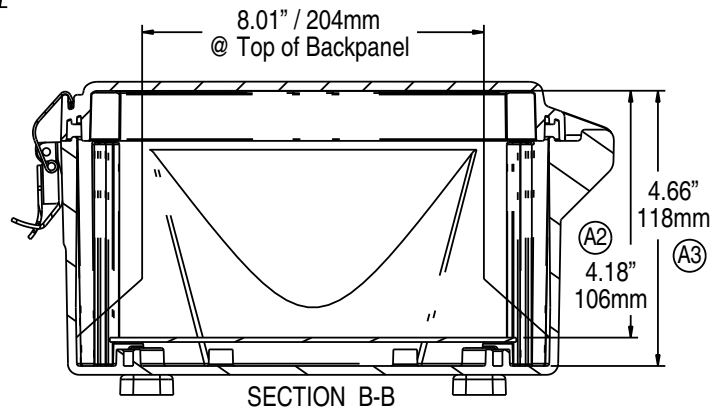

Accessories for 10x8x4 Inch

Comes with feet or flanges

Back Panels

- **SABP108** - Aluminum panel
- **SSBP108** - Steel panel
- **SPVCBP108** - PVC panel

Air Vents

- **SVENT-3** - Aluminum louvered
- **SVENT-2** - Outdoor labyrinth

Din Rail

- **SDIN8** - 2 rails, 4 screws

Aluminum Swing Out Panels

- **SABP-108USP/USOPK** - Complete panel kit
- **SABP-108USP** - Aluminum swing out panels only
- **SUSOPK** - Hardware only

Steel Swing Out Panels

- **SSBP-108USP/USOPK** - Complete panel kit
- **SSBP-108USP** - Steel swing out panels only
- **SSOPK** - Hardware only

Pole Mounting Kits

- **SPMKG-28** - 2" pole
- **SPMKG-38** - 3" pole
- **SPMKG-48** - 4" pole
- **SMKG-128** - 12" pole

Back Panel Adjustment Kit

- **SBPAKG** - Gray, Set Screw
- **SBPAKB** - Black, Set Screw
- **SUBPAKG** - Gray, Thumb Screw
- **SUBPAKB** - Black Thumb Screw

Mounting Feet & Flange Kits

- **SMFKG** - Premium line feet
- **SMFKSS** - Stainless steel feet
- **SMFLK8** - 8" Flange kit