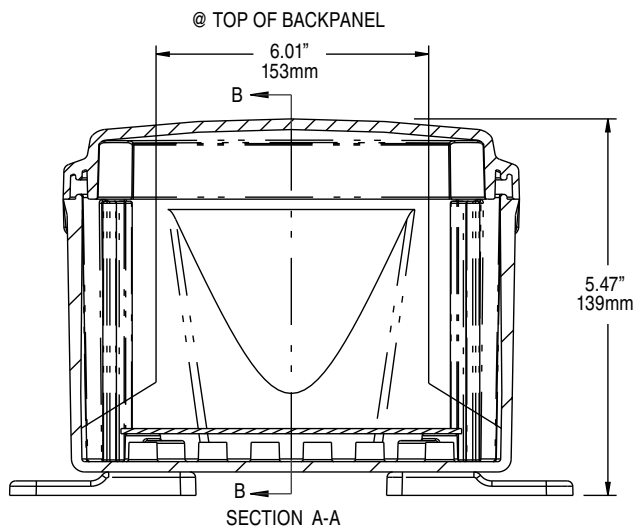

Top-Notch Customer Service

www.SealconUSA.com

303-699-1135

800-456-9012

Customized Solutions

With our extensive supply of cable management products, we can craft a solution tailored to your specific requirements. Place your customized order with us today!

Accessories for 6x6x4 Inch

Comes with feet or flanges

Back Panels

- **SABP66** - Aluminum panel
- **SSBP66** - Steel panel
- **SPVCBP66** - PVC panel

Air Vents

- **SVENT-3** - Aluminum louvered
- **SVENT-2** - Outdoor labyrinth

Din Rail

- **SDIN16** - 2 rails, 4 screws

Aluminum Swing Out Panels

- **SABP-66USP/USOPK** - Complete panel kit
- **SABP-66USP** - Aluminum swing out panels only
- **SUSOPK** - Hardware only

Steel Swing Out Panels

- **SSBP-66USP/USOPK** - Complete panel kit
- **SBP-1816USP** - Steel swing out panels only
- **SUSOPK** - Hardware only

Pole Mounting Kits

- **SPMKG-26** - 2" pole
- **SPMKG-36** - 3" pole
- **SPMKG-46** - 4" pole
- **SMKG-126** - 12" pole

Back Panel Adjustment Kit

- **SBPAKG** - Gray, Set Screw
- **SBPAKB** - Black, Set Screw
- **SUBPAKG** - Gray, Thumb Screw
- **SUBPAKB** - Black Thumb Screw

Mounting Feet & Flange Kits

- **SMFKG** - Premium line feet
- **SMFKSS** - Stainless steel feet
- **SMFLK6** - 6" Flange kit