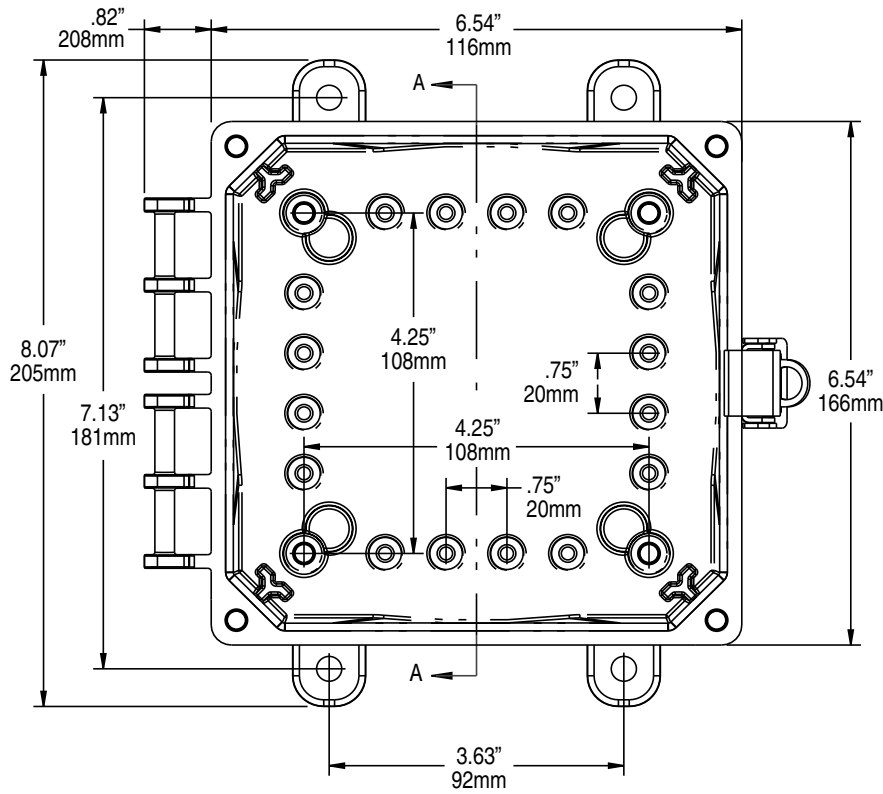

Top-Notch Customer Service
www.SealconUSA.com
303-699-1135
800-456-9012

Large Inventory
With our readily accessible inventory, you can rest assured that your order will ship quickly and without delay—minimizing any downtime. Experience the Sealcon difference!