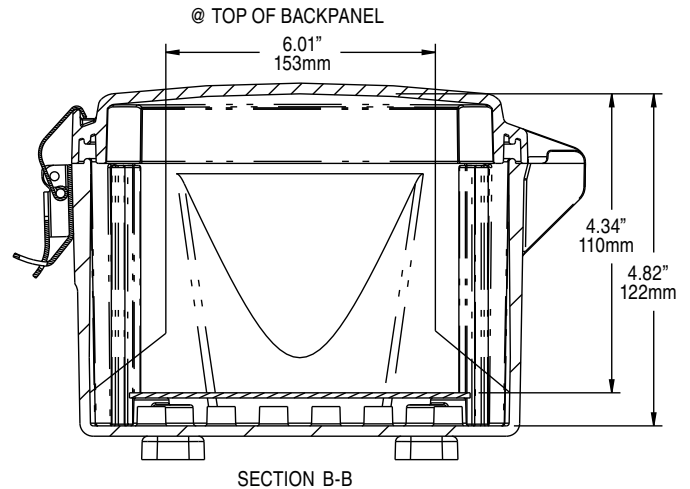

Top-Notch Customer Service

www.SealconUSA.com

303-699-1135

800-456-9012

Customized Solutions

With our extensive supply of cable management products, we can craft a solution tailored to your specific requirements. Place your customized order with us today!

Accessories for 6x6x4 Inch

Comes with feet or flanges

Back Panels

- **SABP66** - Aluminum panel
- **SSBP66** - Steel panel
- **SPVCBP66** - PVC panel

Air Vents

- **SVENT-3** - Aluminum louvered
- **SVENT-2** - Outdoor labyrinth

Din Rail

- **SDIN16** - 2 rails, 4 screws

Aluminum Swing Out Panels

- **SABP-66USP/USOPK** - Complete panel kit
- **SABP-66USP** - Aluminum swing out panels only
- **SUSOPK** - Hardware only

Steel Swing Out Panels

- **SSBP-66USP/USOPK** - Complete panel kit
- **SBP-1816USP** - Steel swing out panels only
- **SUSOPK** - Hardware only

Pole Mounting Kits

- **SPMKG-26** - 2" pole
- **SPMKG-36** - 3" pole
- **SPMKG-46** - 4" pole
- **SMKG-126** - 12" pole

Back Panel Adjustment Kit

- **SBPAKG** - Gray, Set Screw
- **SBPAKB** - Black, Set Screw
- **SUBPAKG** - Gray, Thumb Screw
- **SUBPAKB** - Black Thumb Screw

Mounting Feet & Flange Kits

- **SMFKG** - Premium line feet
- **SMFKSS** - Stainless steel feet
- **SMFLK6** - 6" Flange kit