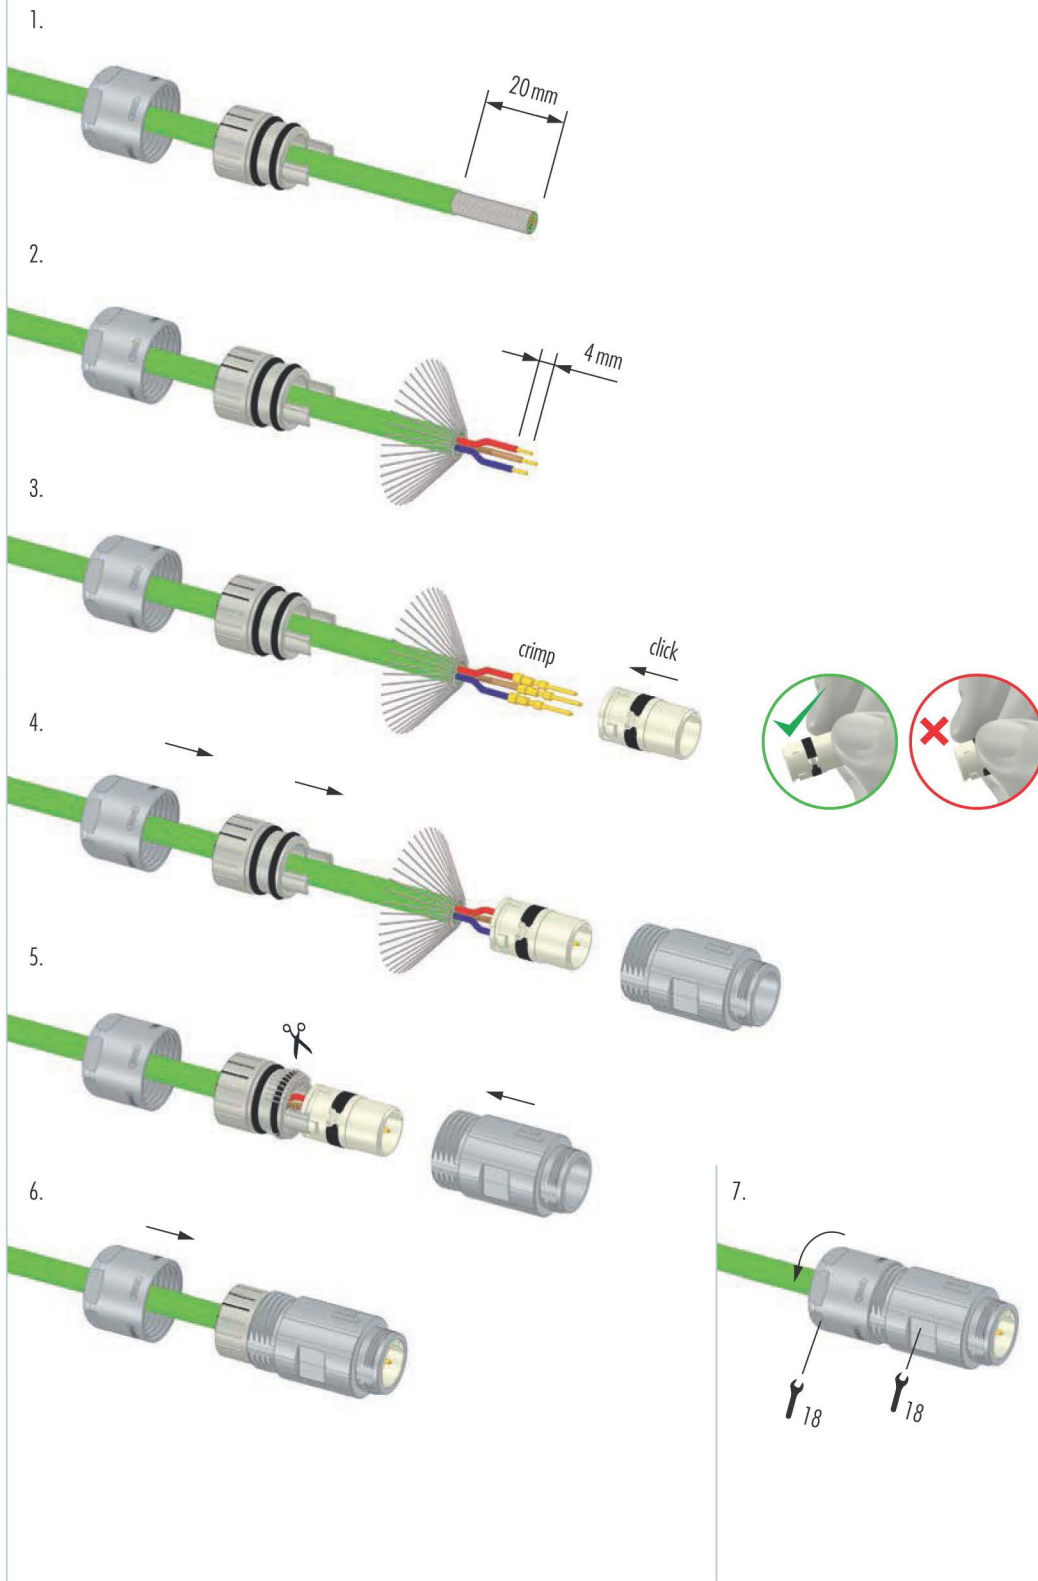

Assembly Instructions

Female Threaded Connector / Male Threaded Connector

M 16

M 23 PoE

M 23 RJ45

M 23 Signal

M 27 Signal

M 23 Power

M 40 Power

INOX

Moulded Cordsets

Customized