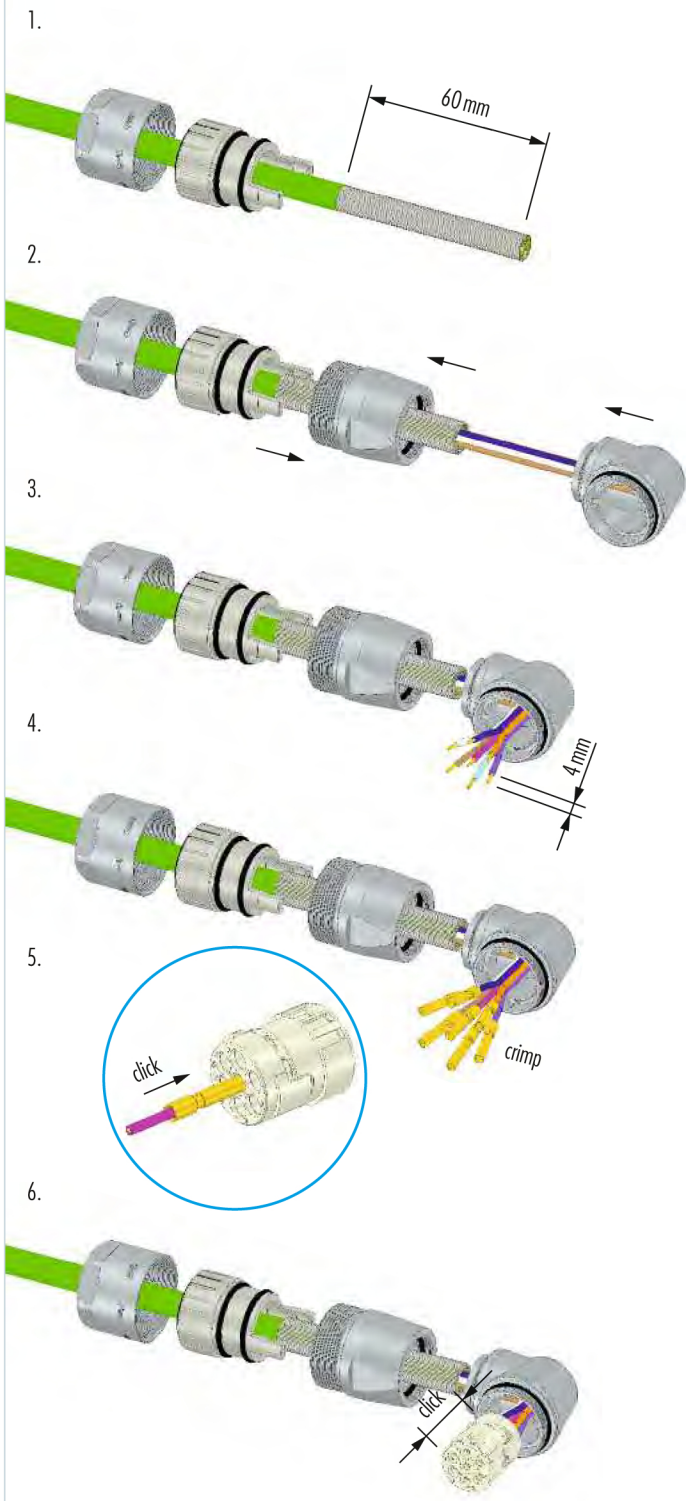

#### Right Angle Connectors, EMC

M 12
M 16
M 23 PoE
M 23 RJ 45
<b>M 23 Signal</b>
M 27 Signal
M 23 Power
M 40 Power
INOX
Moulded Cordsets
Customized