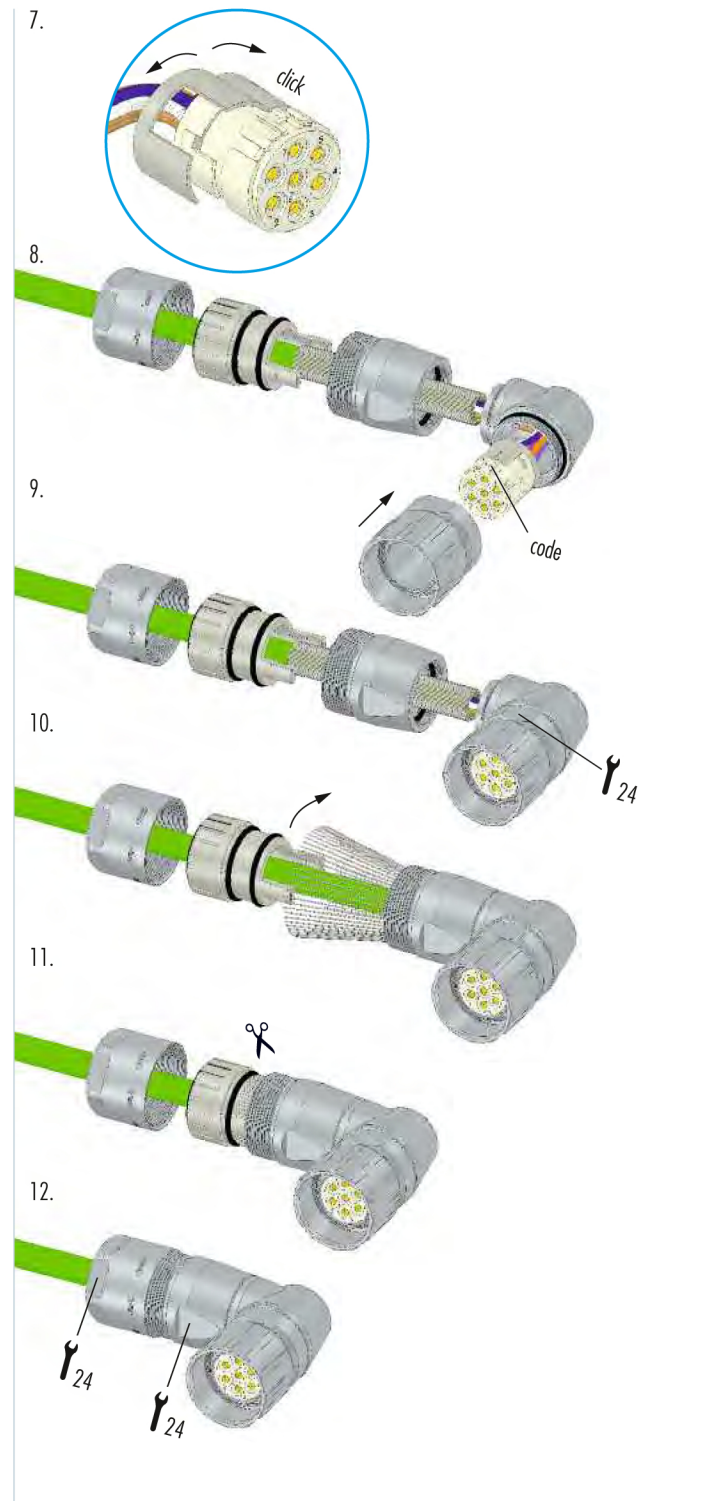

#### Right Angle Connectors, EMC

M 12
M 16
M 23 PoE
M 23 RJ 45
<b>M 23 Signal</b>
M 27 Signal
M 23 Power
M 40 Power
INOX
Moulded Cordsets
Customized