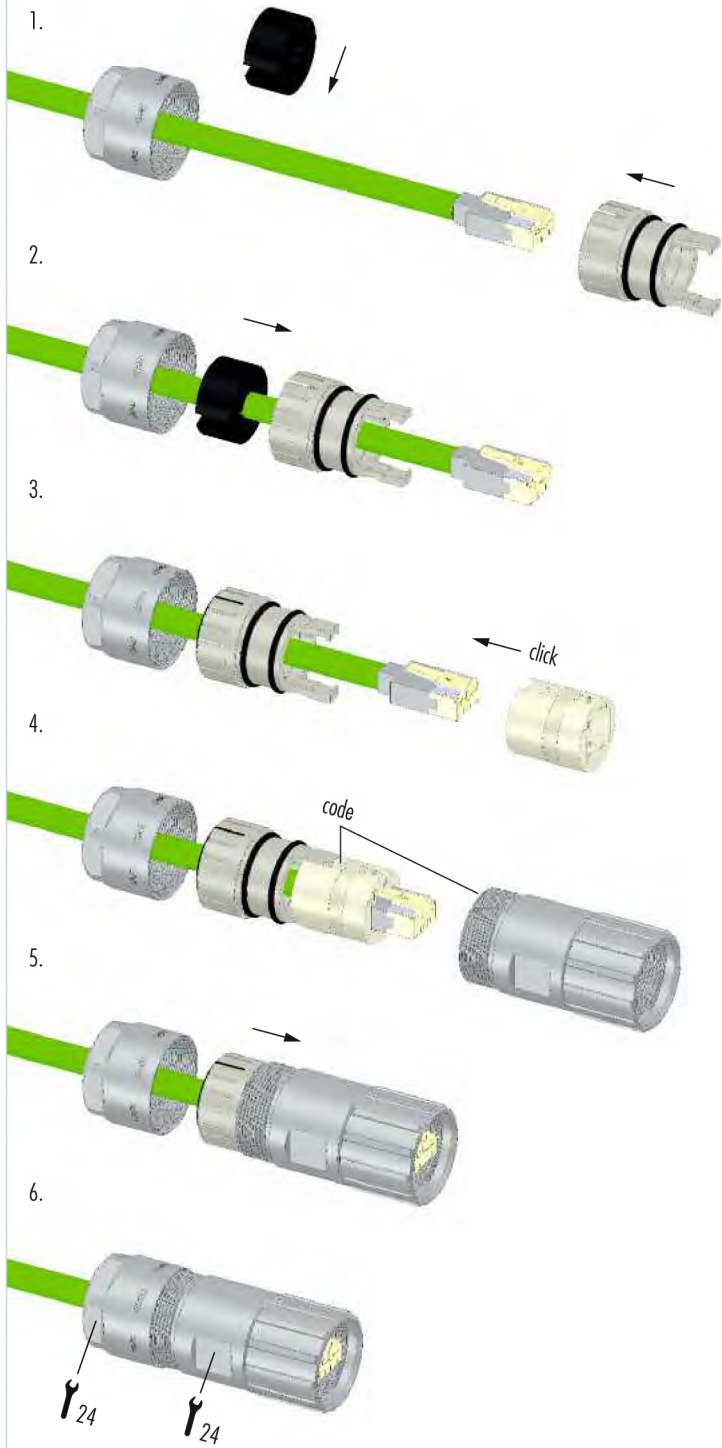

Assembly Instructions

Straight Connector, Female Thread

M 12
M 16
M 23 PoE
M 23 RJ 45
M 23 Signal
M 27 Signal
M 23 Power
M 40 Power
INOX
Moulded Cordsets
Customized