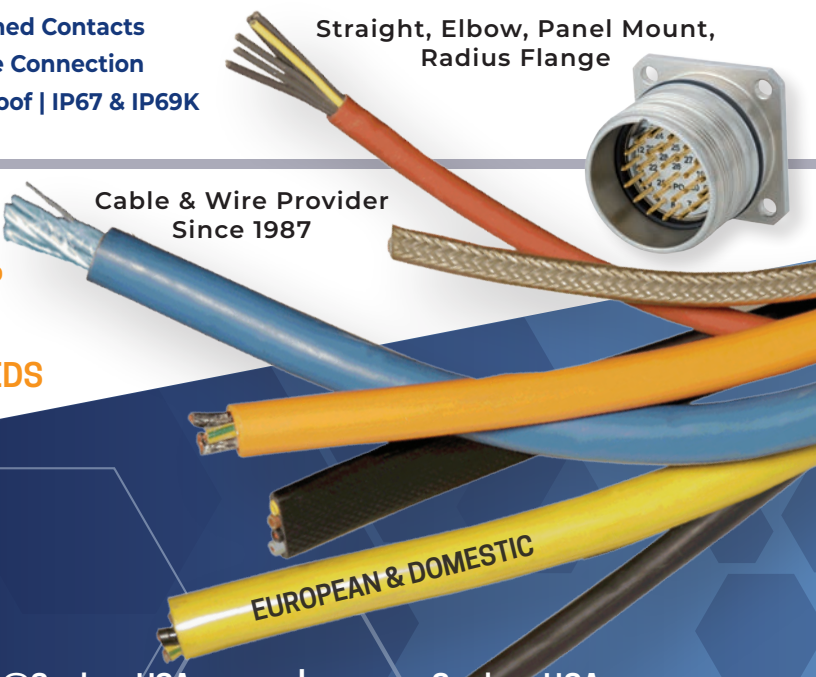

ONE-STOP SHOP FOR ALL CABLE MANAGEMENT NEEDS

Cable & Wire Provider
Since 1987

EUROPEAN & DOMESTIC