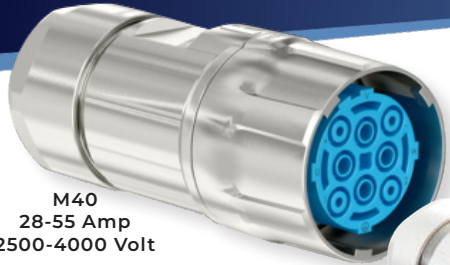

SEALCON

Leading Provider of Cable Management Solutions

M40
28-55 Amp
2500-4000 Volt

POWER CONNECTORS

M23
16 Amp
630 Volt