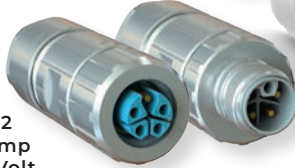

Power | M12 | M23 | M40

M12
16 Amp
630 Volt

Hybrid | M16 | M23 | M40
Power | Signal | Ethernet

HYBRID CONNECTORS

FULL LINE OF CONNECTORS